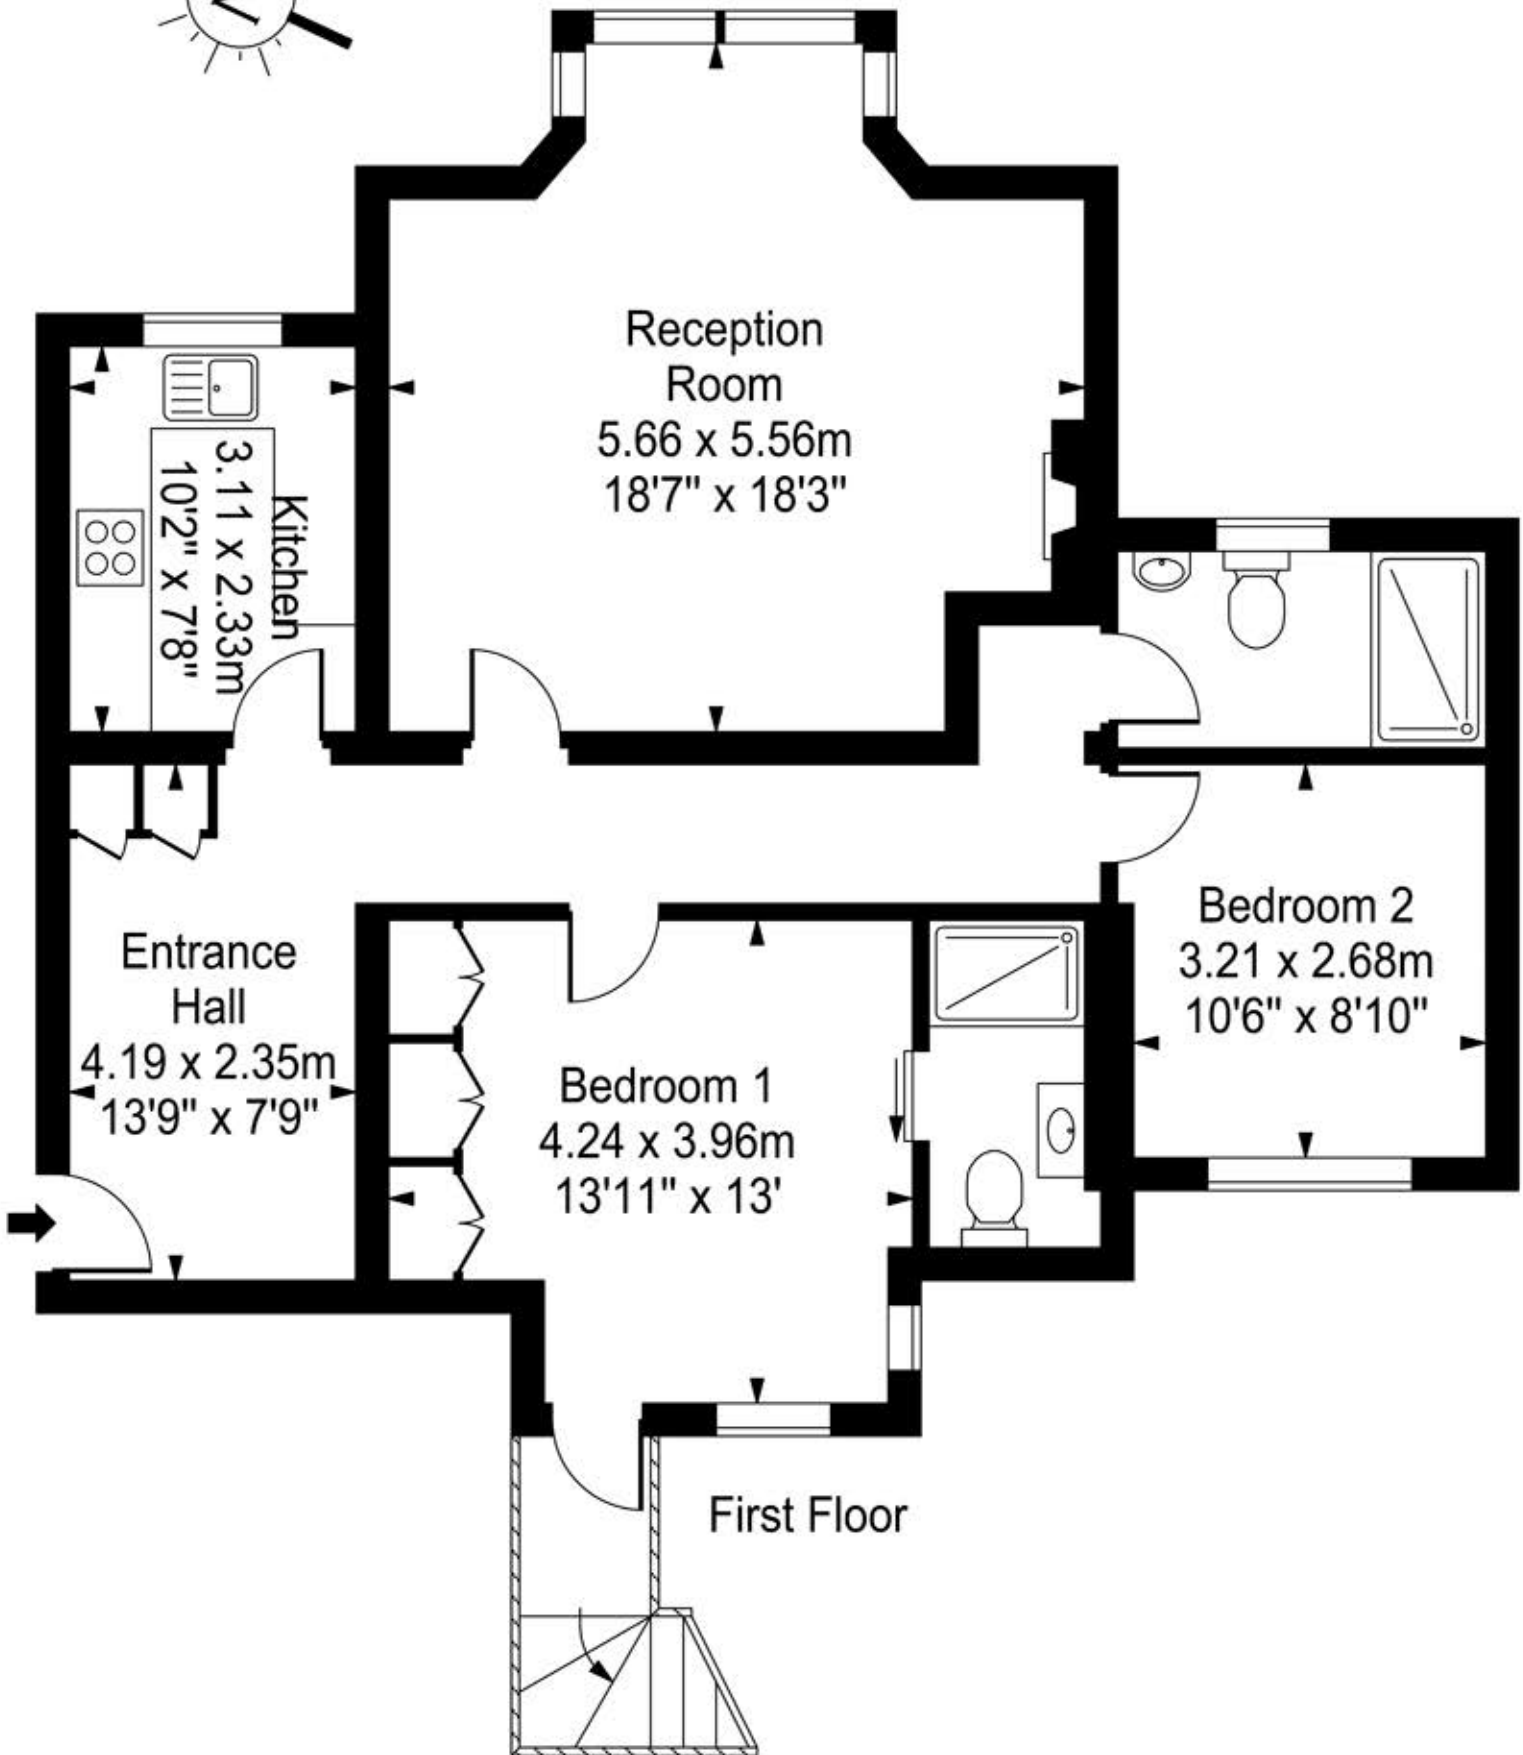

Georgina Court

Approx. Gross Internal Area
95 Sq M - 1022 Sq Ft

Every attempt is made to assure accuracy, however measurements are approximate and for illustrative purposes only. Not to scale.

Floor plan by www.frameworkphotos.co.uk