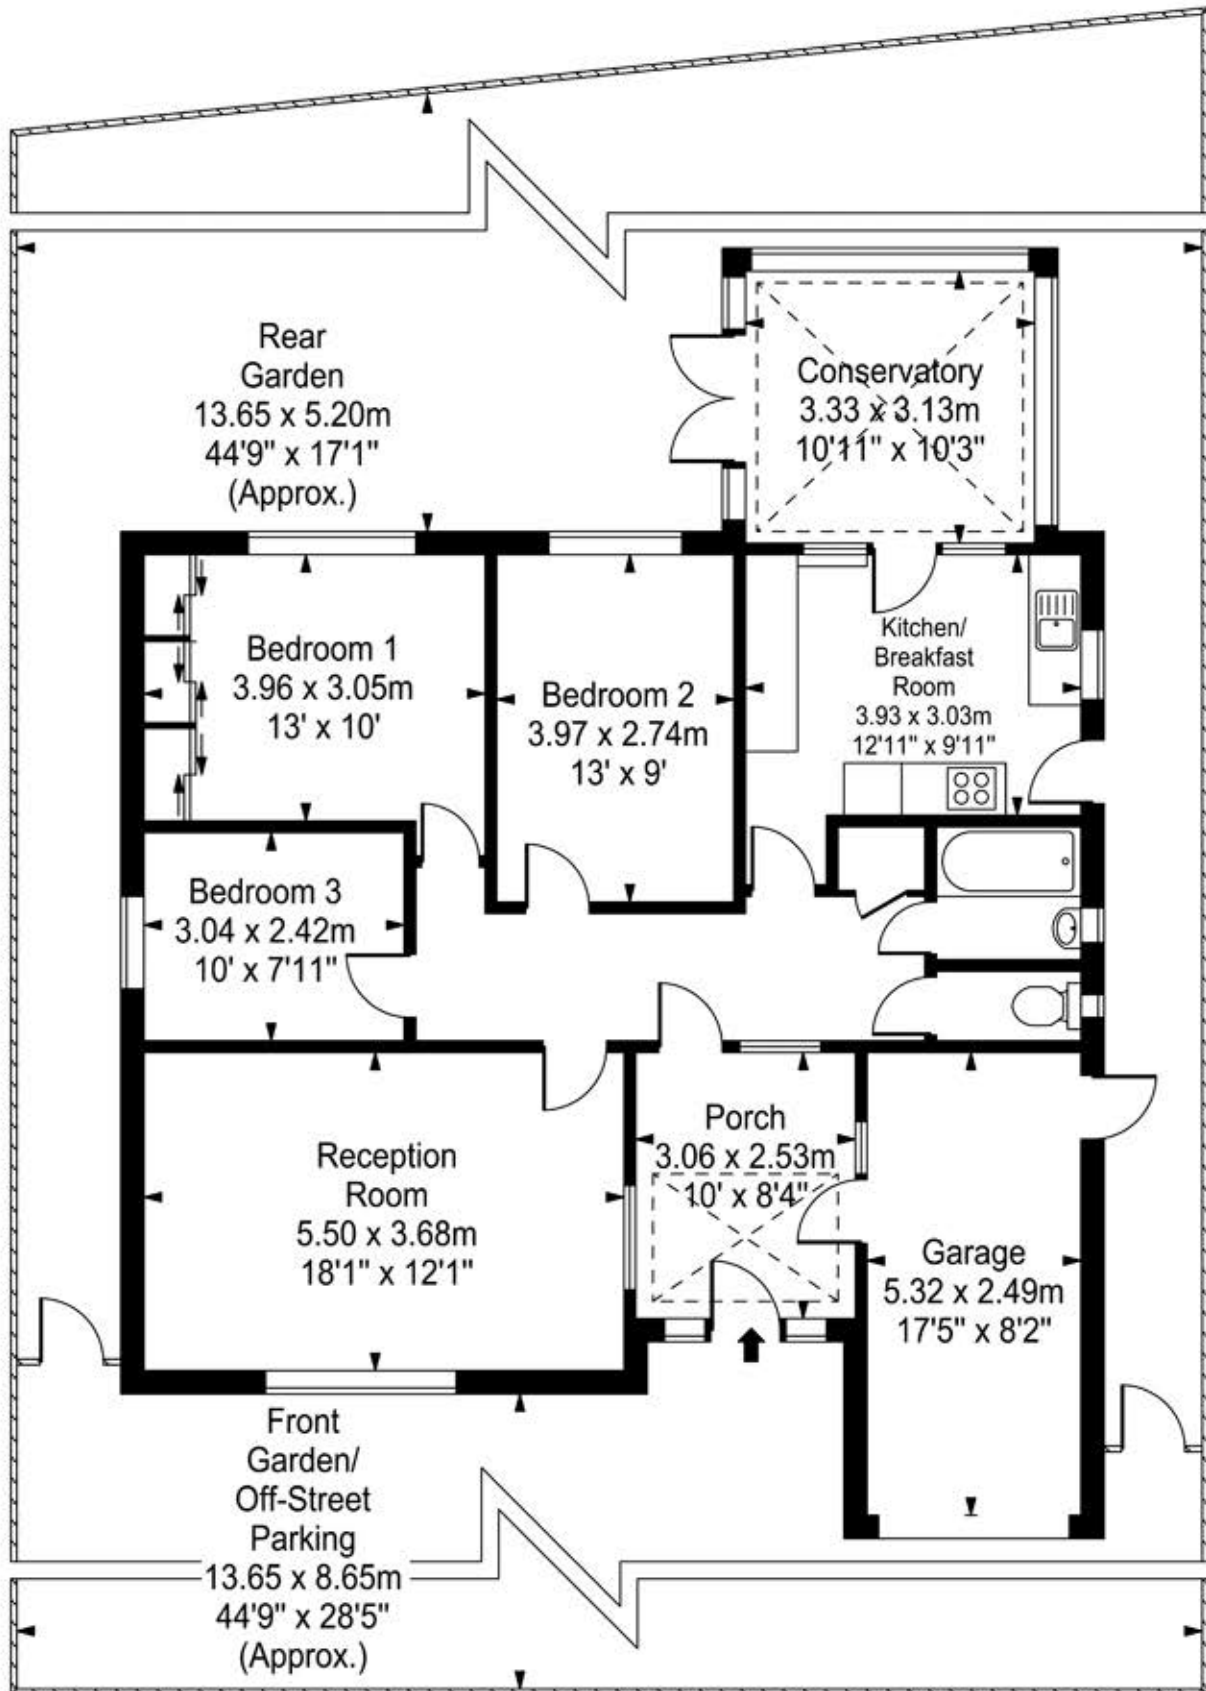

Blandford Road

Approx. Gross Internal Area

115 Sq M - 1236 Sq Ft

(Including Garage)

Every attempt is made to assure accuracy, however measurements are approximate and for illustrative purposes only. Not to scale.

Floor plan by www.frameworkphotos.co.uk