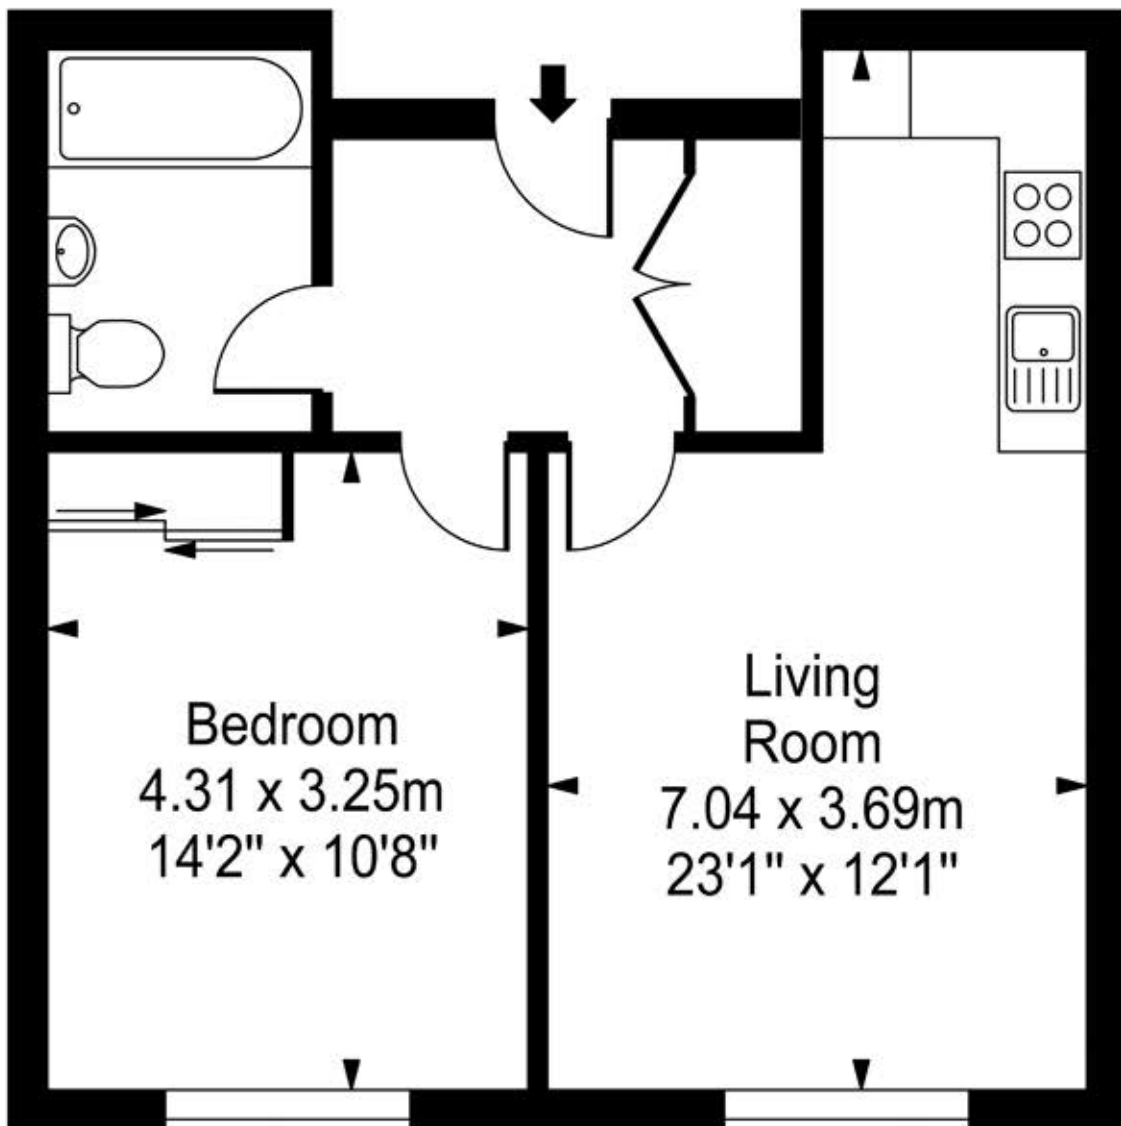

Star & Garter

Approx. Gross Internal Area

48.26 Sq M - 519 Sq Ft

Bedroom
4.31 x 3.25m
14'2" x 10'8"

Living
Room
7.04 x 3.69m
23'1" x 12'1"

Raised Ground Floor

Every attempt is made to assure accuracy, however measurements are approximate and for illustrative purposes only. Not to scale.

Floor plan by www.frameworkphotos.co.uk