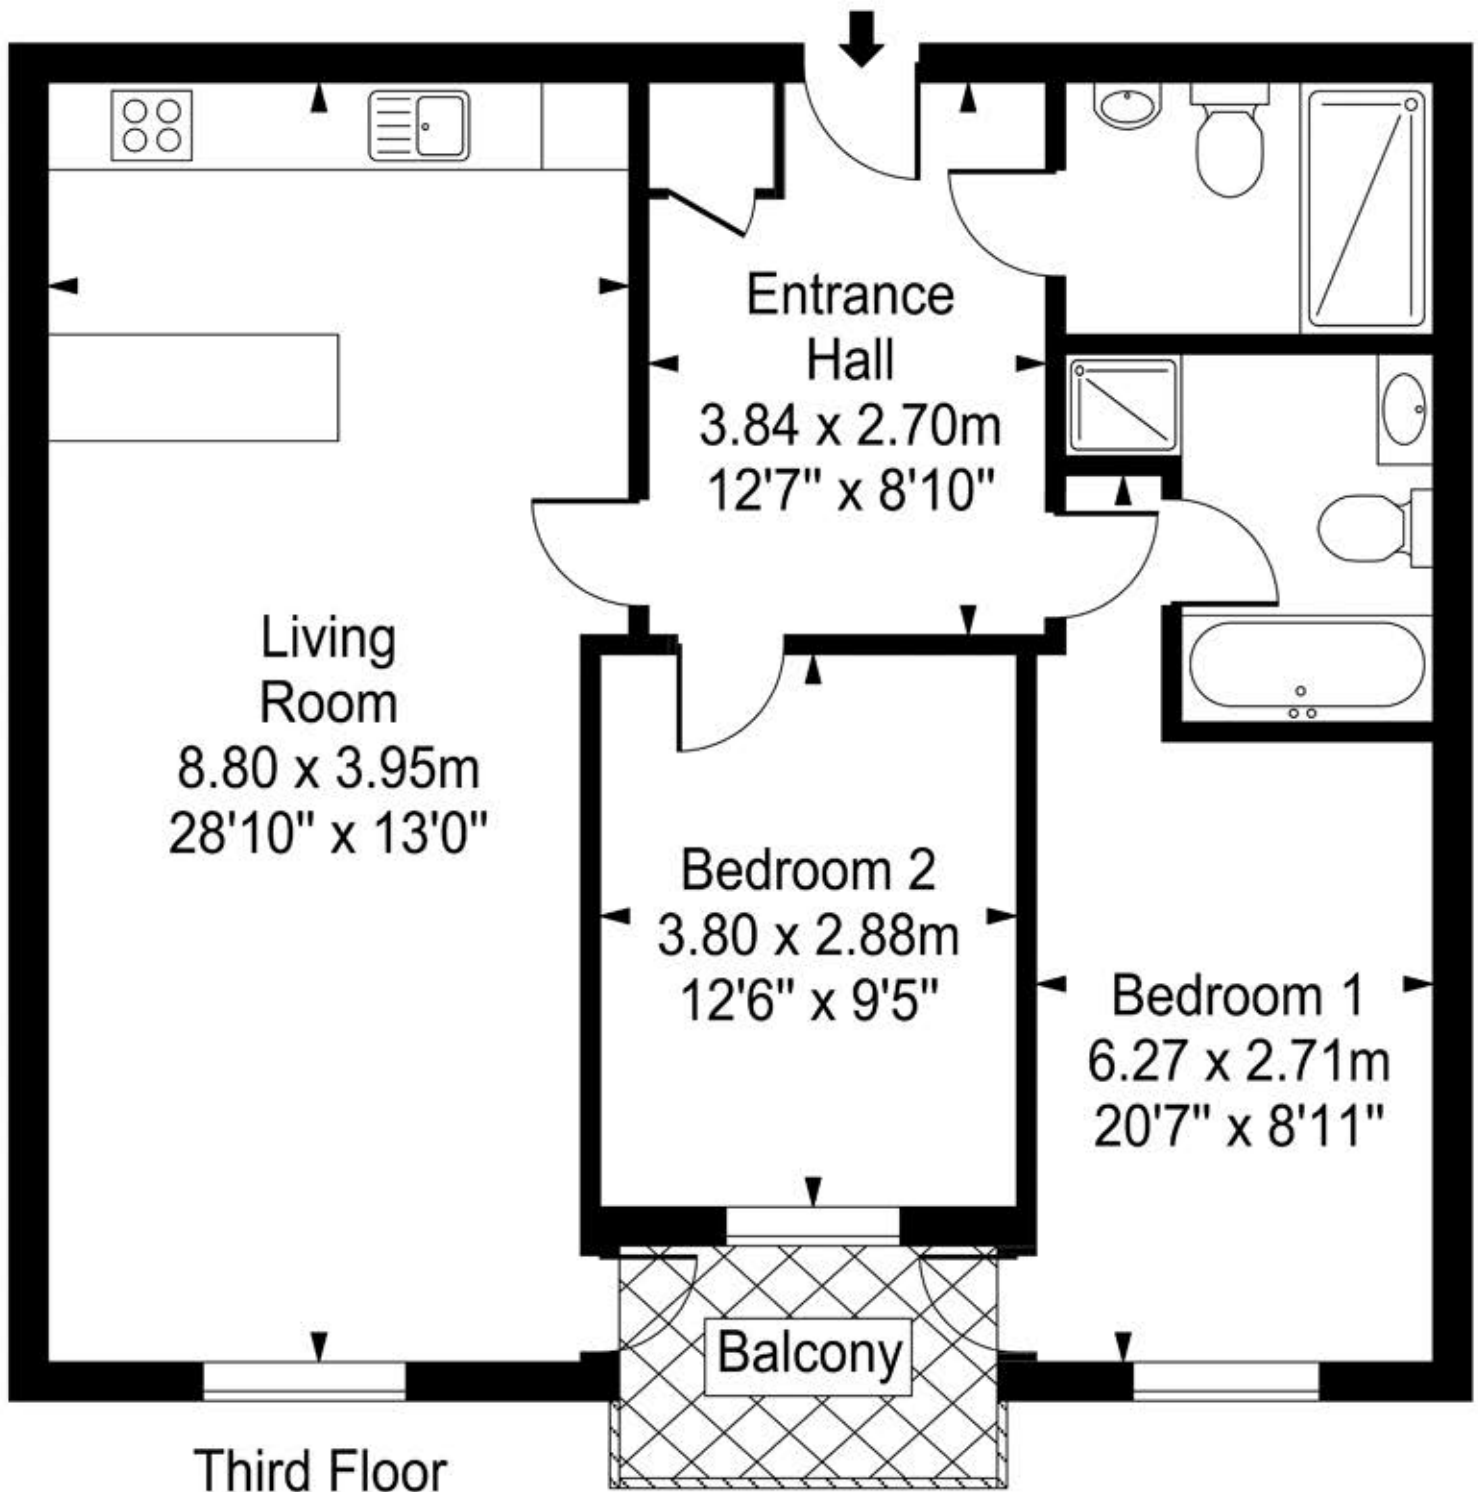

Aura House

Approx. Gross Internal Area
82 Sq M - 886 Sq Ft

Every attempt is made to assure accuracy, however measurements are approximate and for illustrative purposes only. Not to scale.

Floor plan by www.frameworkphotos.co.uk