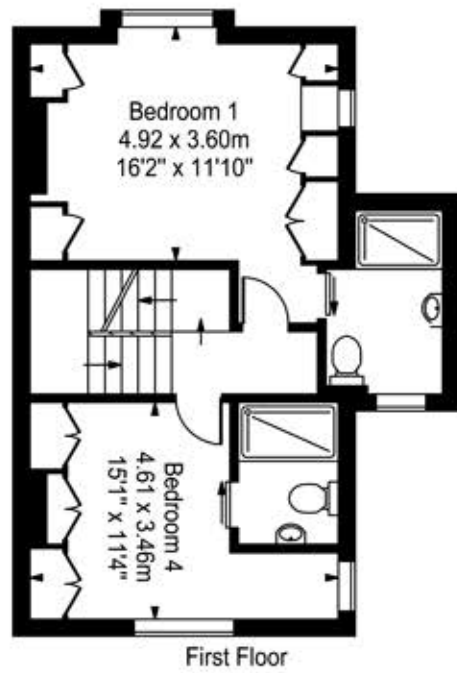

Sheen Road

Approx. Gross Internal Area
221 Sq M - 2376 Sq Ft

Every attempt is made to assure accuracy, however measurements are approximate and for illustrative purposes only. Not to scale.