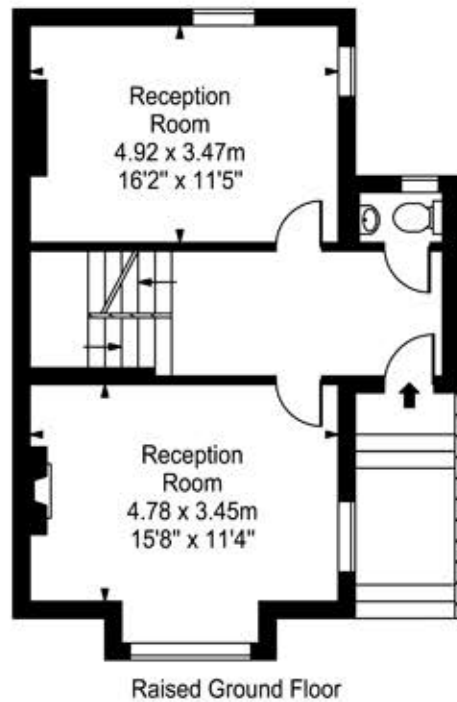

Sheen Road

Approx. Gross Internal Area
221 Sq M - 2376 Sq Ft

Every attempt is made to assure accuracy, however measurements are approximate and for illustrative purposes only. Not to scale.