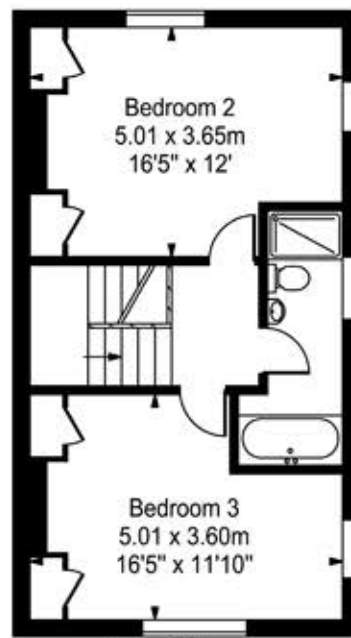

Sheen Road

Approx. Gross Internal Area
221 Sq M - 2376 Sq Ft

Every attempt is made to assure accuracy, however measurements are approximate and for illustrative purposes only. Not to scale.