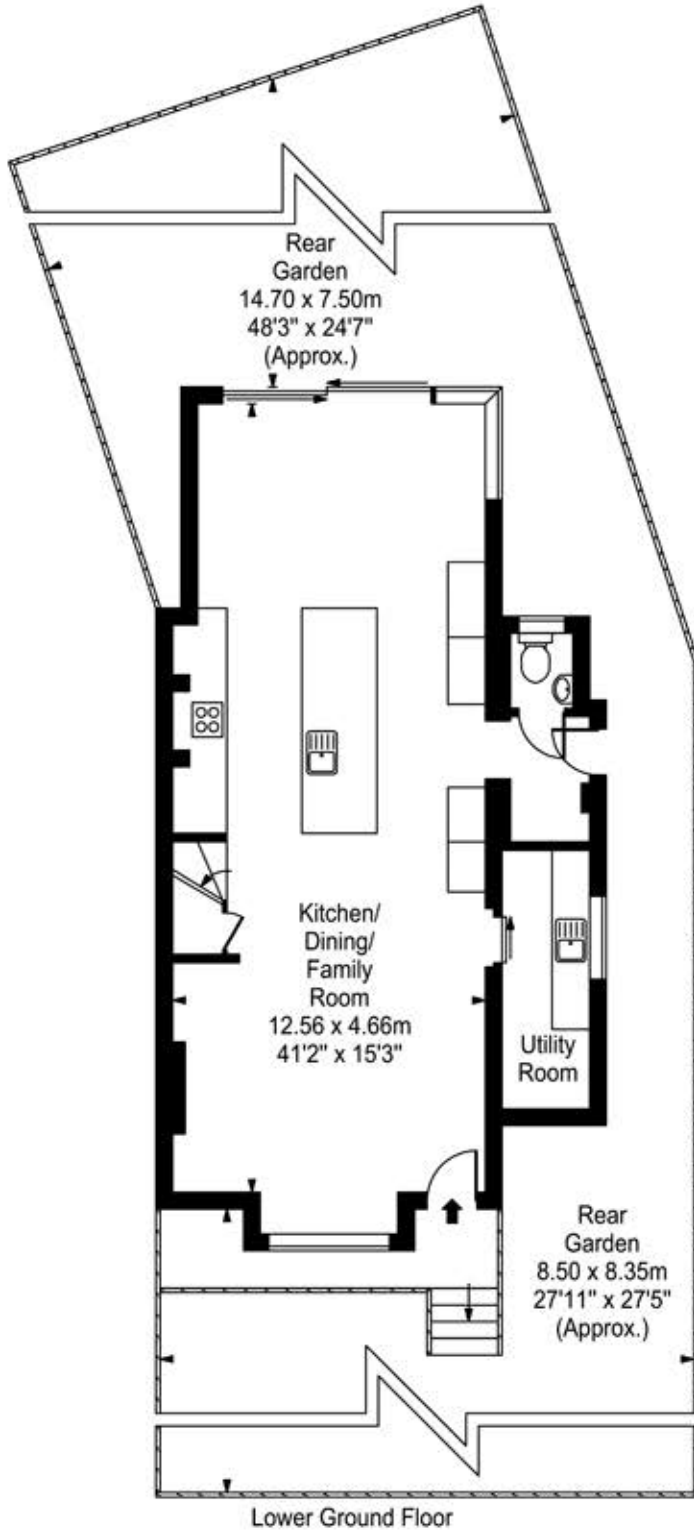

Sheen Road

Approx. Gross Internal Area
221 Sq M - 2376 Sq Ft

Every attempt is made to assure accuracy, however measurements are approximate and for illustrative purposes only. Not to scale.