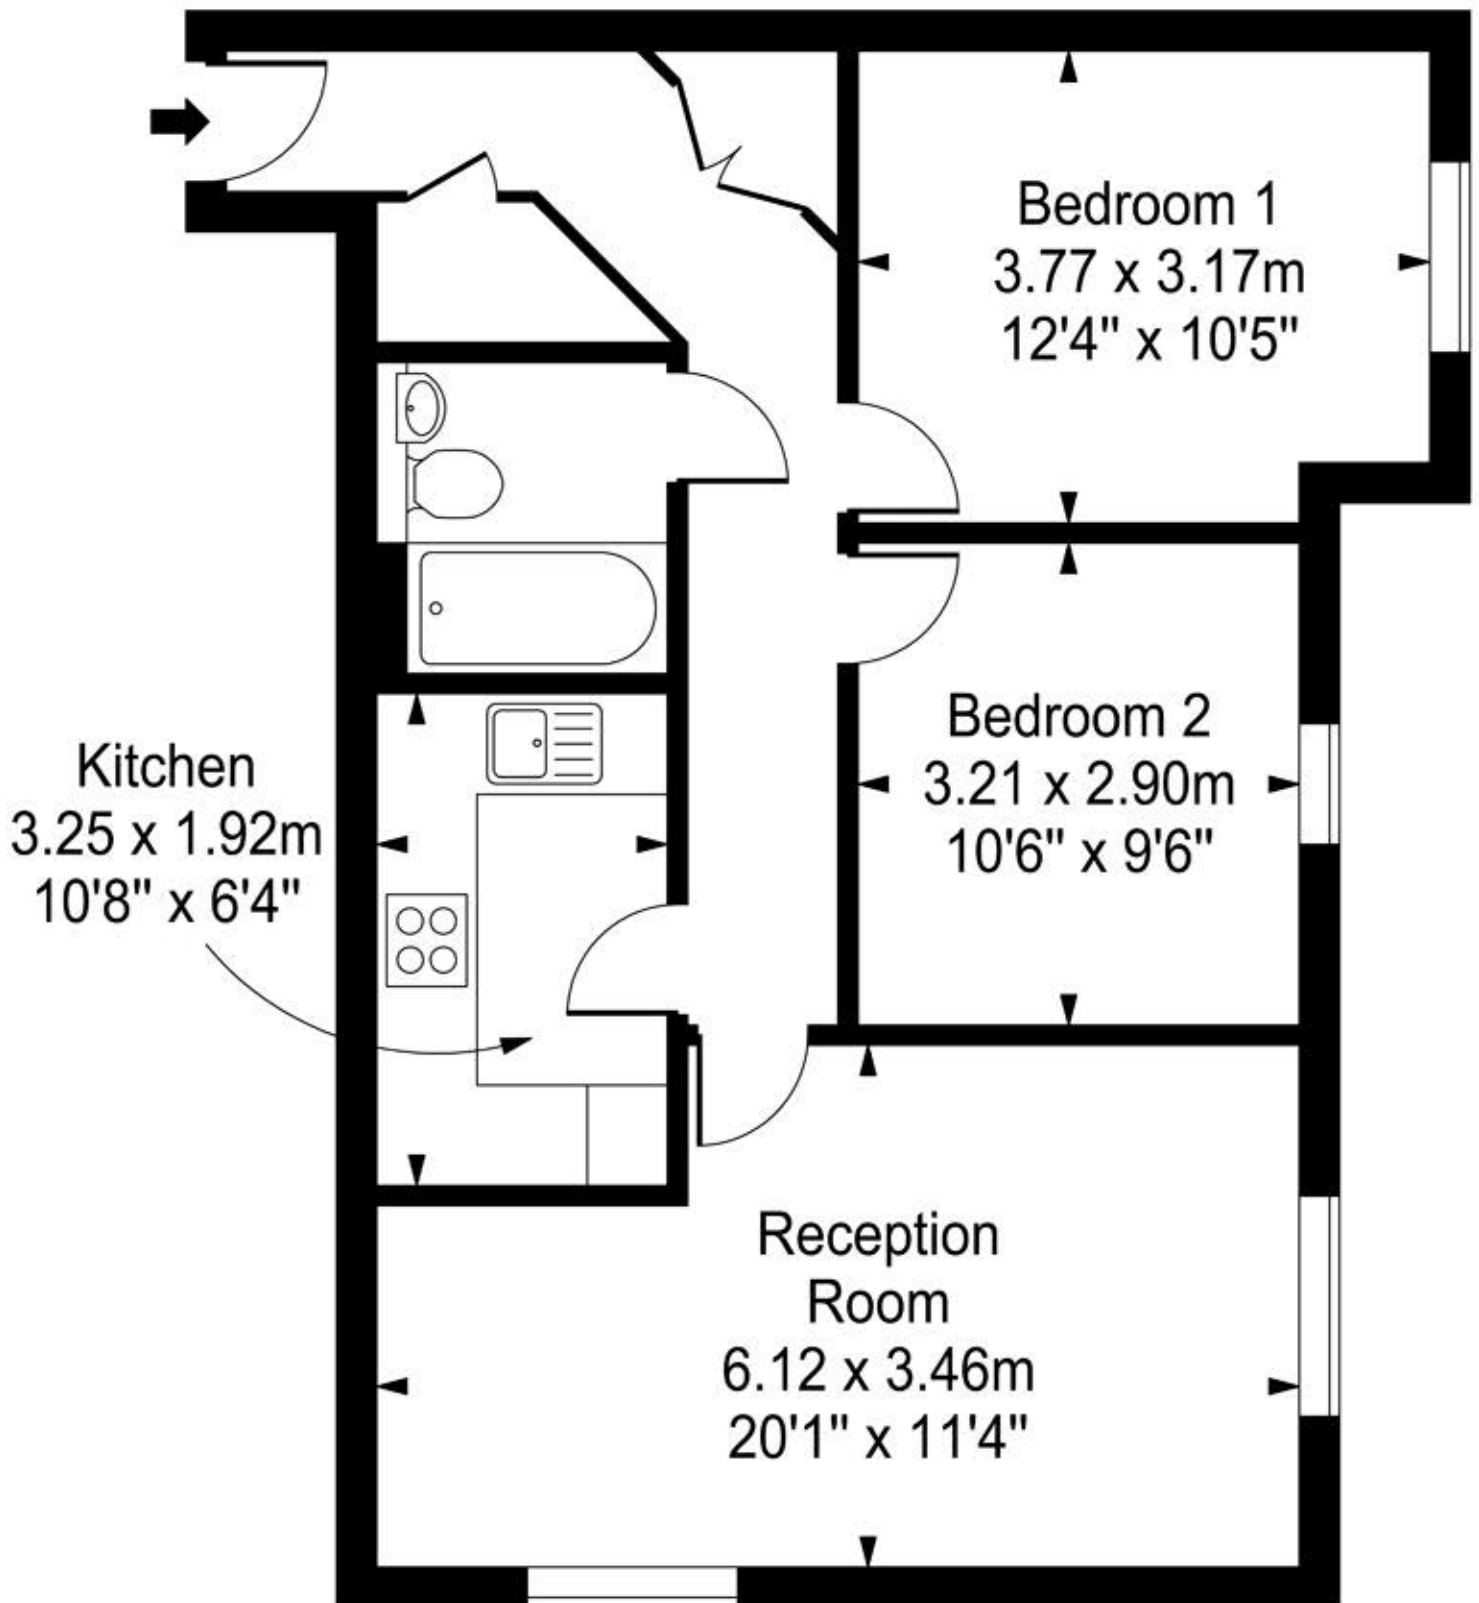

# Foyer Close

Approx. Gross Internal Area  
65 Sq M - 700 Sq Ft

Second Floor

Every attempt is made to assure accuracy, however measurements are approximate and for illustrative purposes only. Not to scale.  
Floor plan by [www.frameworkphotos.co.uk](http://www.frameworkphotos.co.uk)