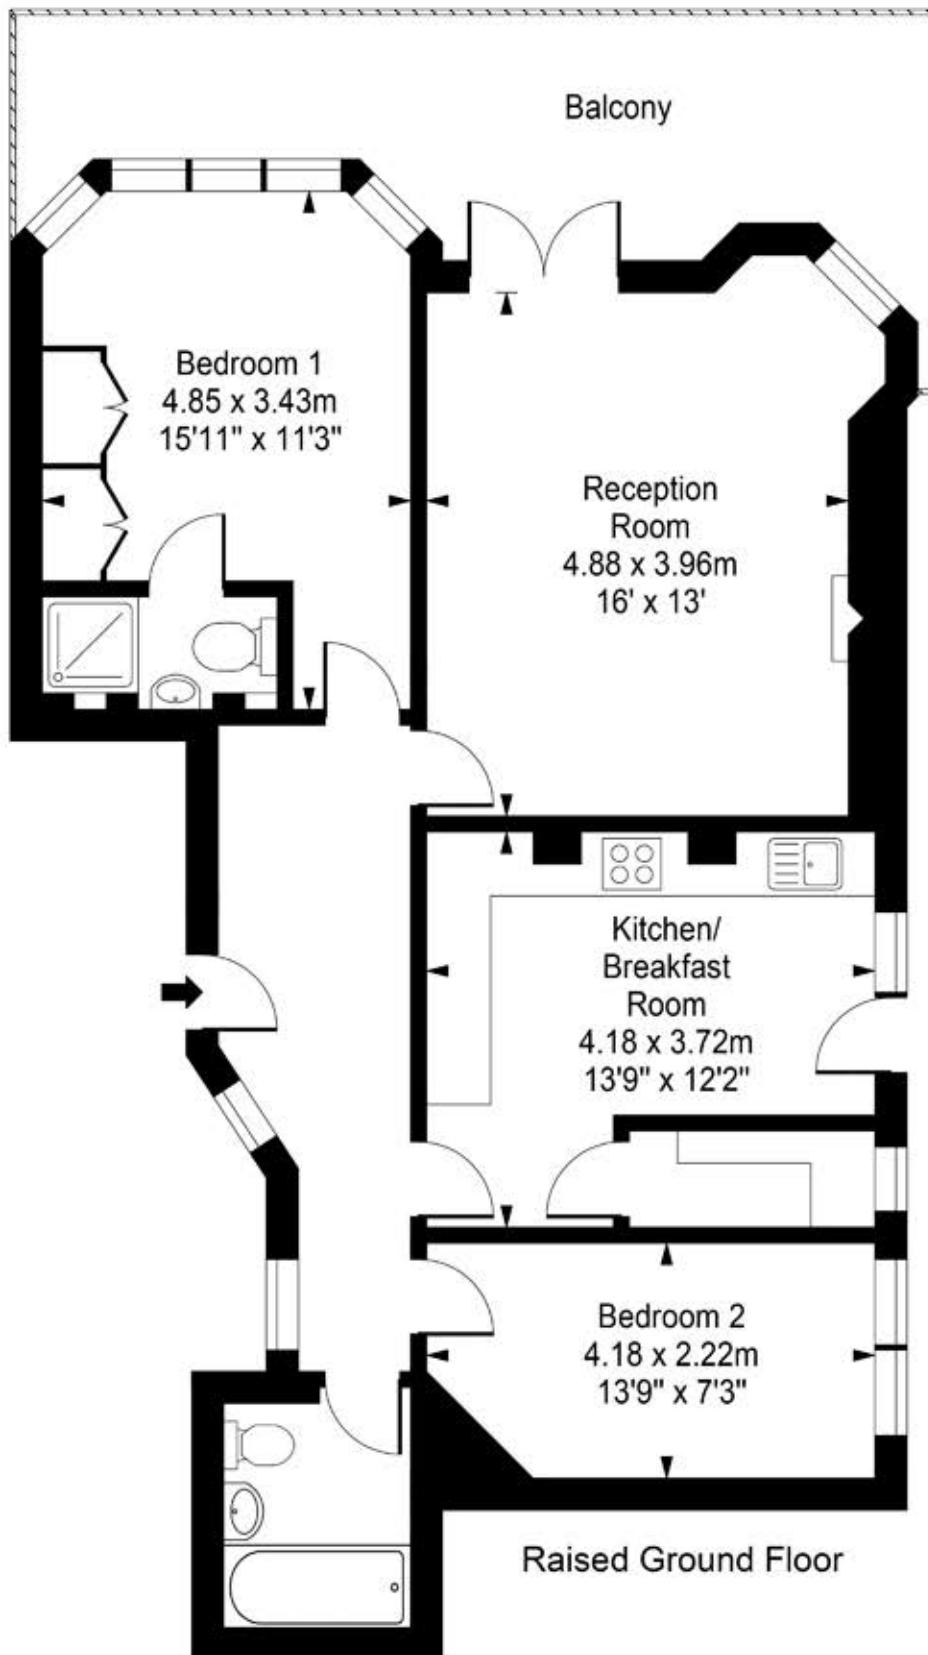

Richmond Bridge Mansions

Approx. Gross Internal Area

77 Sq M - 829 Sq Ft

Every attempt is made to assure accuracy, however measurements are approximate and for illustrative purposes only. Not to scale.

Floor plan by www.frameworkphotos.co.uk