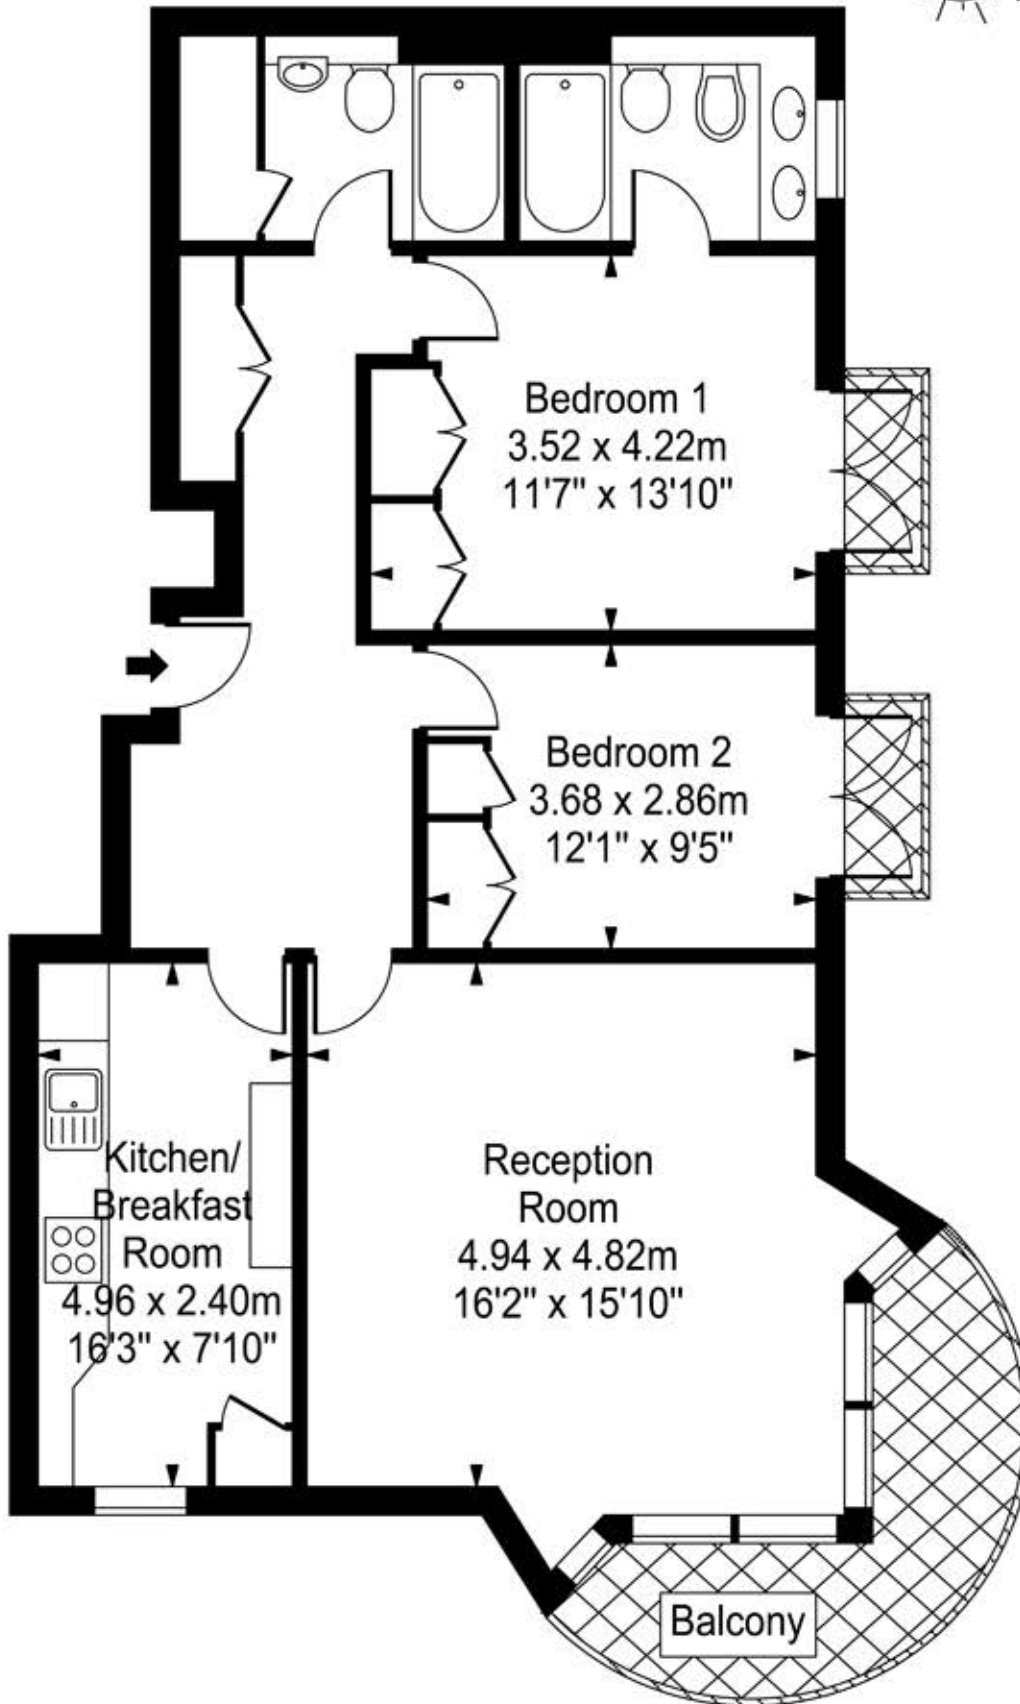

# Matcham Court

Approx. Gross Internal Area  
91 Sq M - 978 Sq Ft

Second Floor

Every attempt is made to assure accuracy, however measurements are approximate and for illustrative purposes only. Not to scale.

Floor plan by [www.frameworkphotos.co.uk](http://www.frameworkphotos.co.uk)