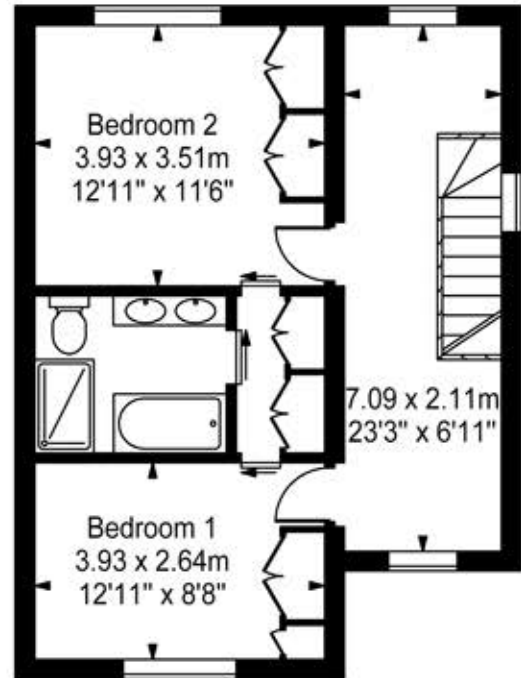

The Hermitage

Approx. Gross Internal Area

175 Sq M - 1883 Sq Ft

Lower Ground Floor

First Floor

Raised Ground Floor

Every attempt is made to assure accuracy, however measurements are approximate and for illustrative purposes only. Not to scale.

Floor plan by www.frameworkphotos.co.uk