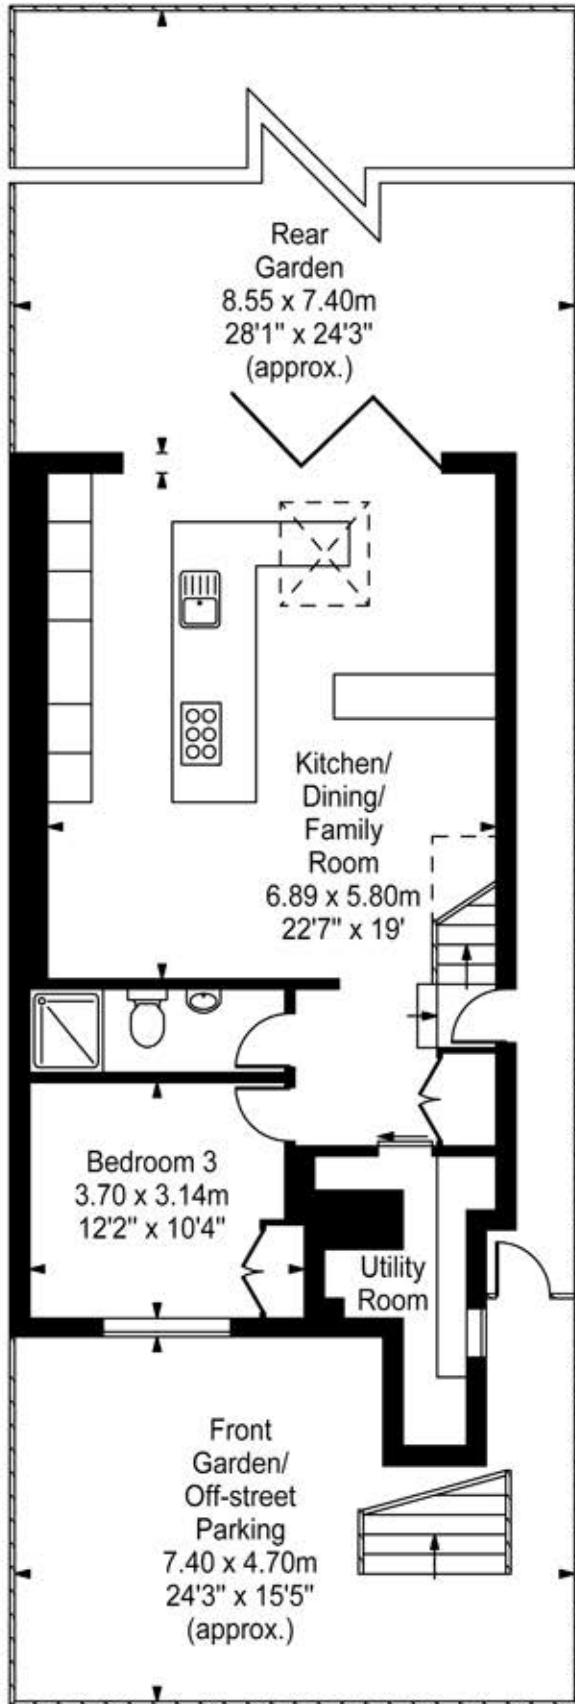

The Hermitage

Approx. Gross Internal Area

175 Sq M - 1883 Sq Ft

Lower Ground Floor

First Floor

Raised Ground Floor

Every attempt is made to assure accuracy, however measurements are approximate and for illustrative purposes only. Not to scale.

Floor plan by www.frameworkphotos.co.uk