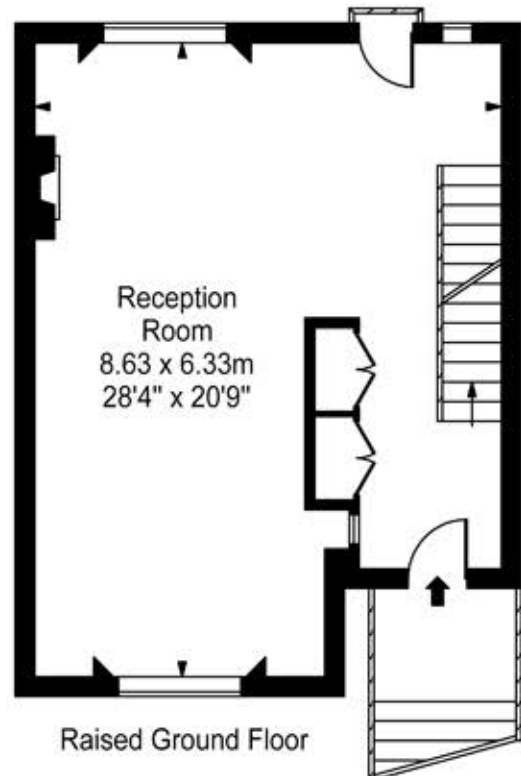

The Hermitage

Approx. Gross Internal Area

175 Sq M - 1883 Sq Ft

Lower Ground Floor

First Floor

Raised Ground Floor

Every attempt is made to assure accuracy, however measurements are approximate and for illustrative purposes only. Not to scale.

Floor plan by www.frameworkphotos.co.uk