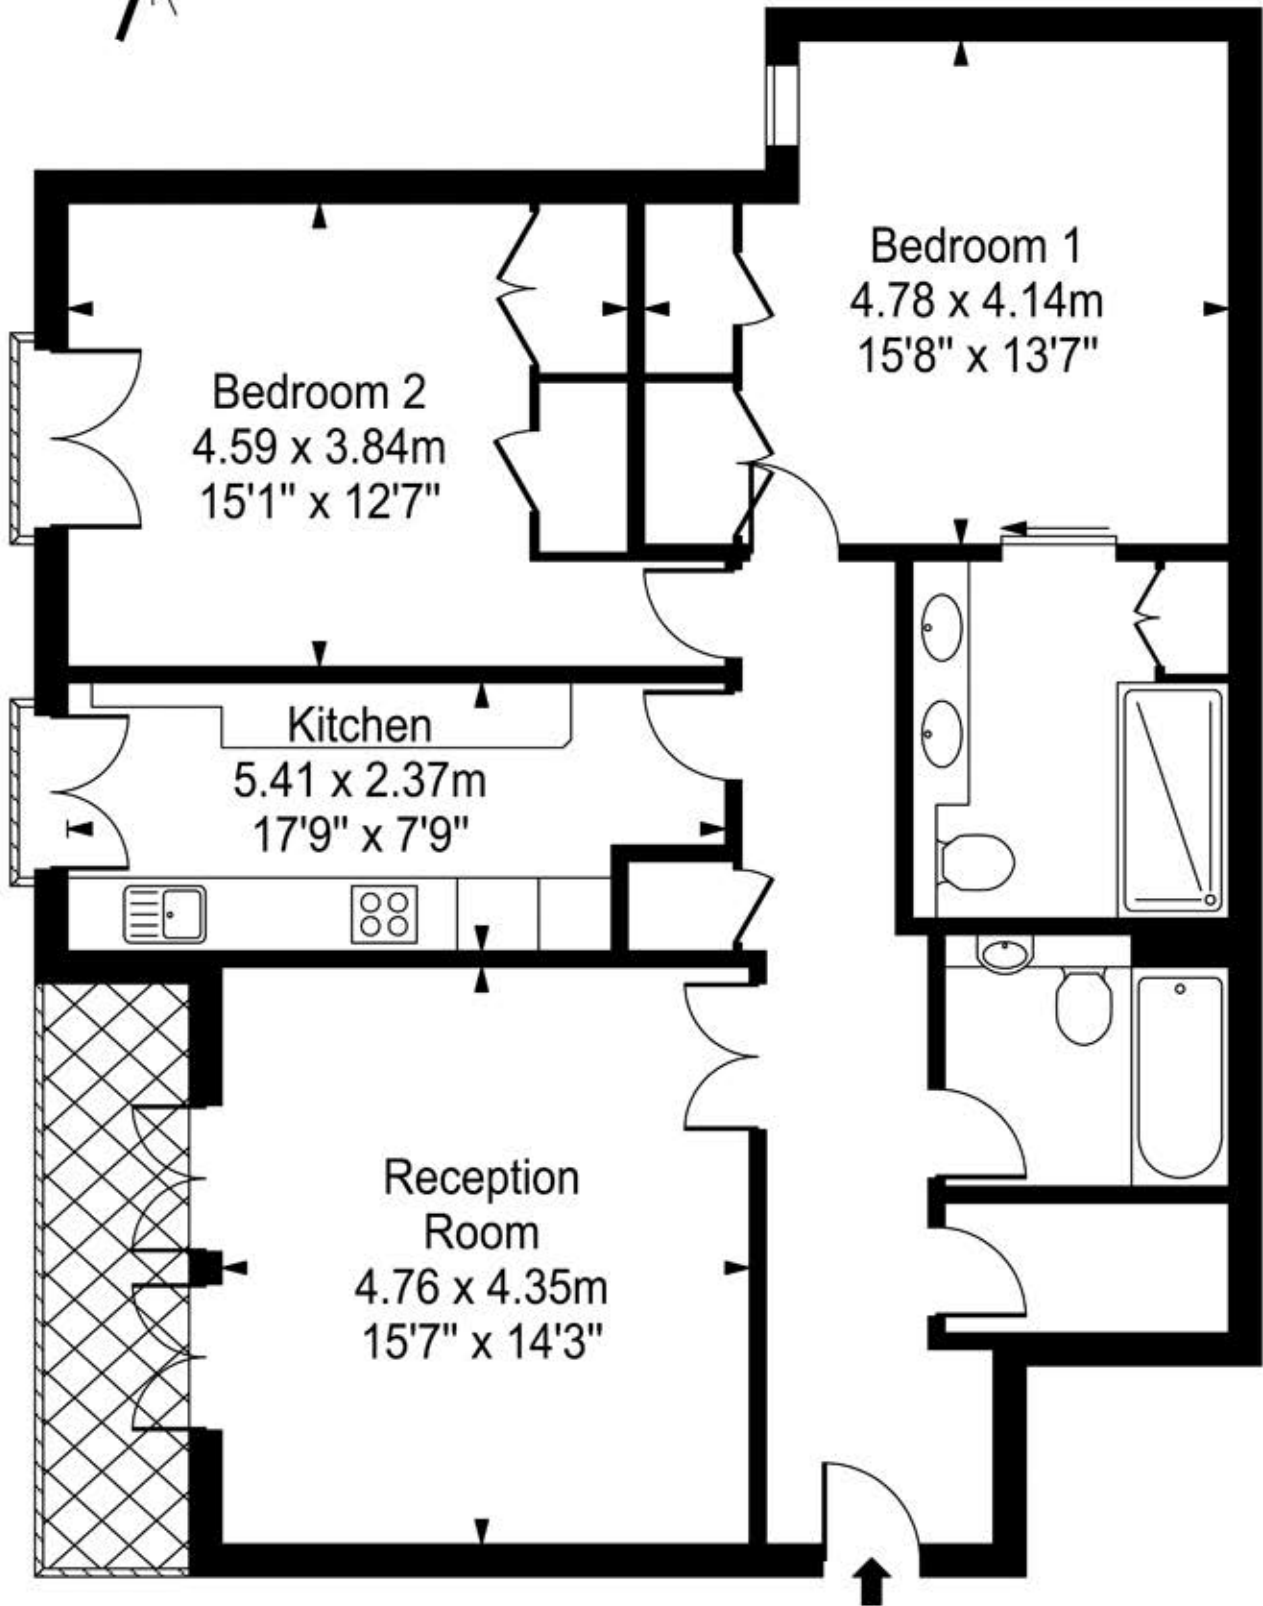

# Lawley House

Approx. Gross Internal Area

101 Sq M - 1087 Sq Ft

Third Floor

Every attempt is made to assure accuracy, however measurements are approximate and for illustrative purposes only. Not to scale.

Floor plan by [www.frameworkphotos.co.uk](http://www.frameworkphotos.co.uk)