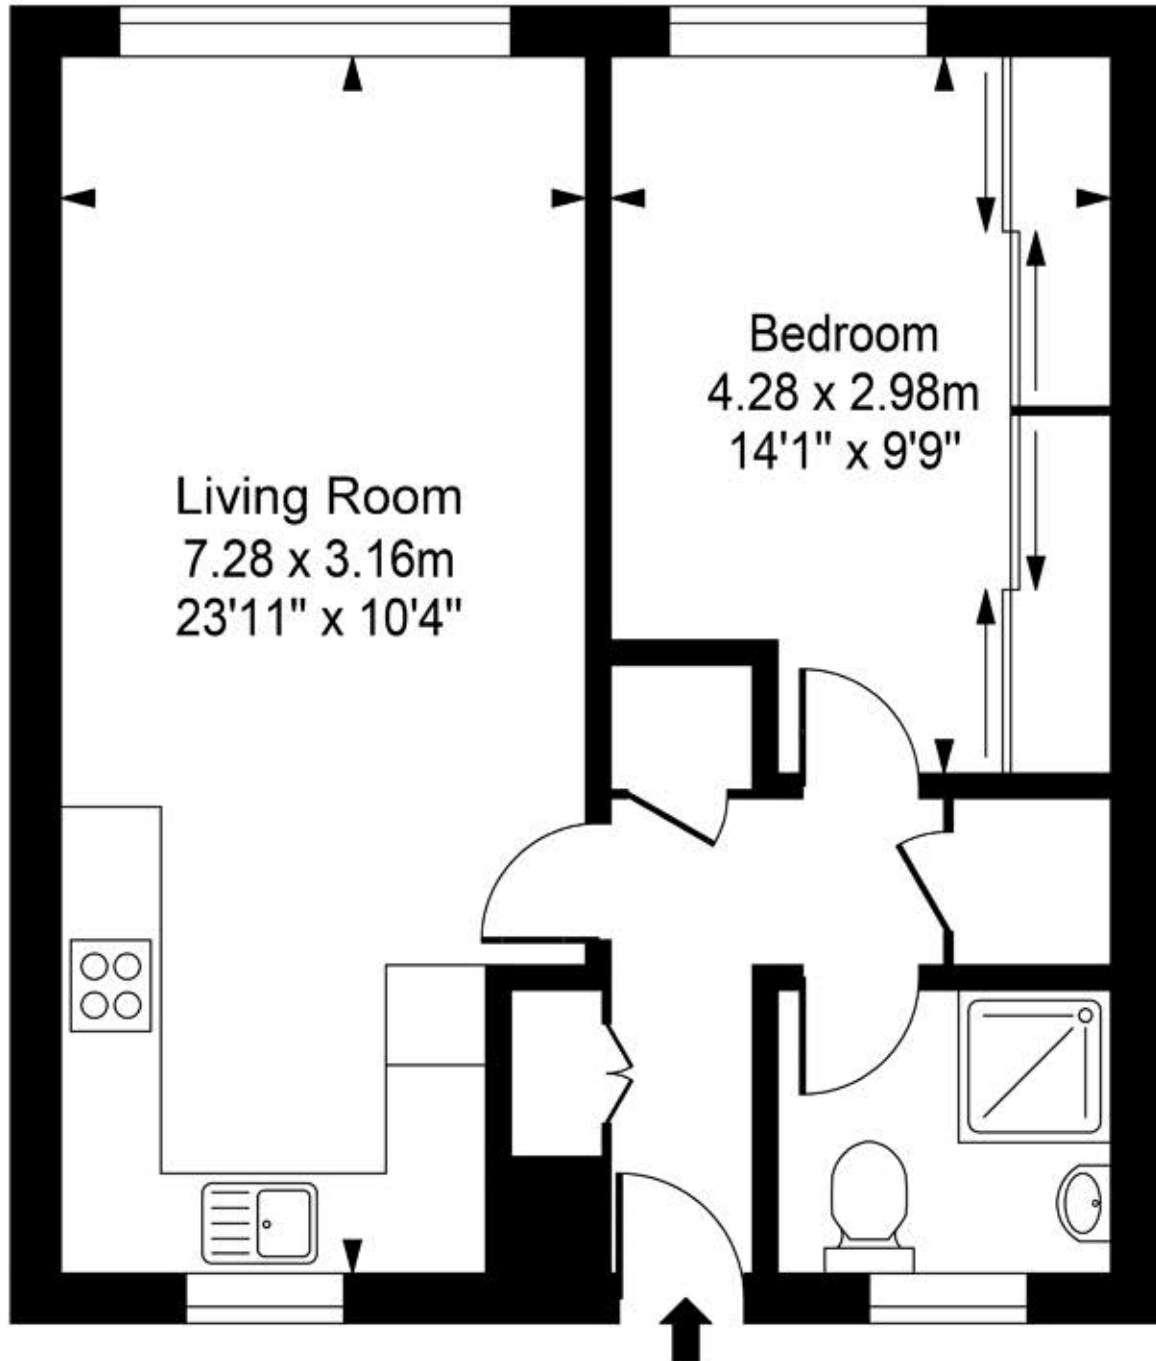

# Robinson Court

Approx. Gross Internal Area  
46 Sq M - 495 Sq Ft

First Floor

Every attempt is made to assure accuracy, however measurements are approximate and for illustrative purposes only. Not to scale.  
Floor plan by [www.frameworkphotos.co.uk](http://www.frameworkphotos.co.uk)