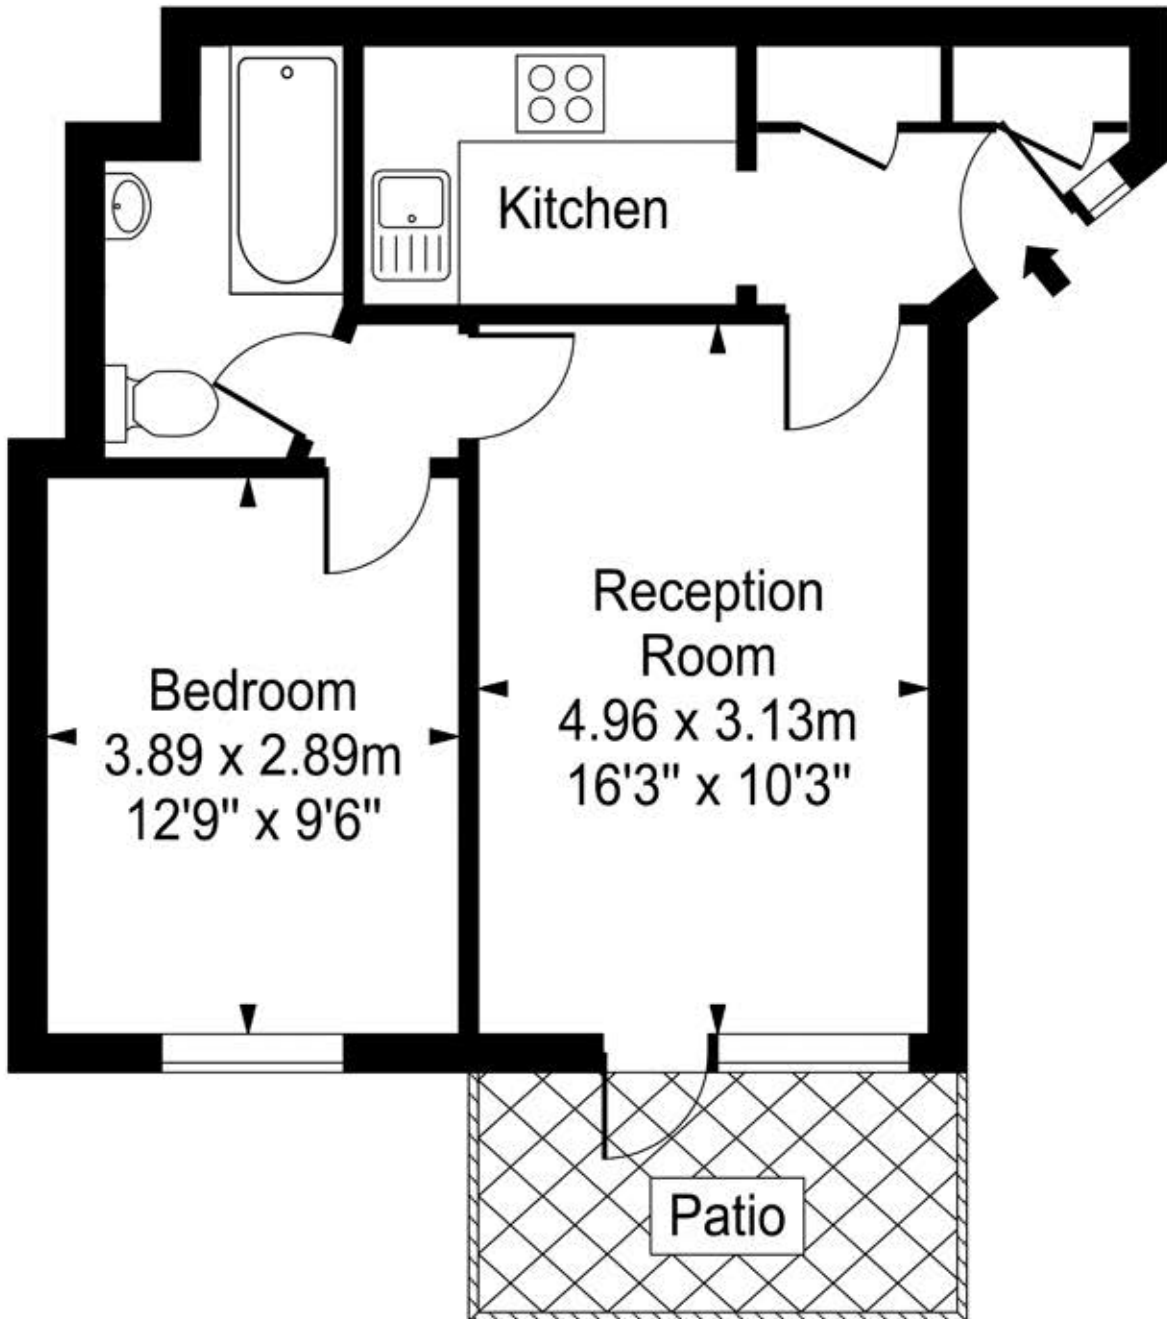

Priors Lodge

Approx. Gross Internal Area
42.11 Sq M - 453 Sq Ft

Ground Floor

Every attempt is made to assure accuracy, however measurements are approximate and for illustrative purposes only. Not to scale.
Floor plan by www.frameworkphotos.co.uk