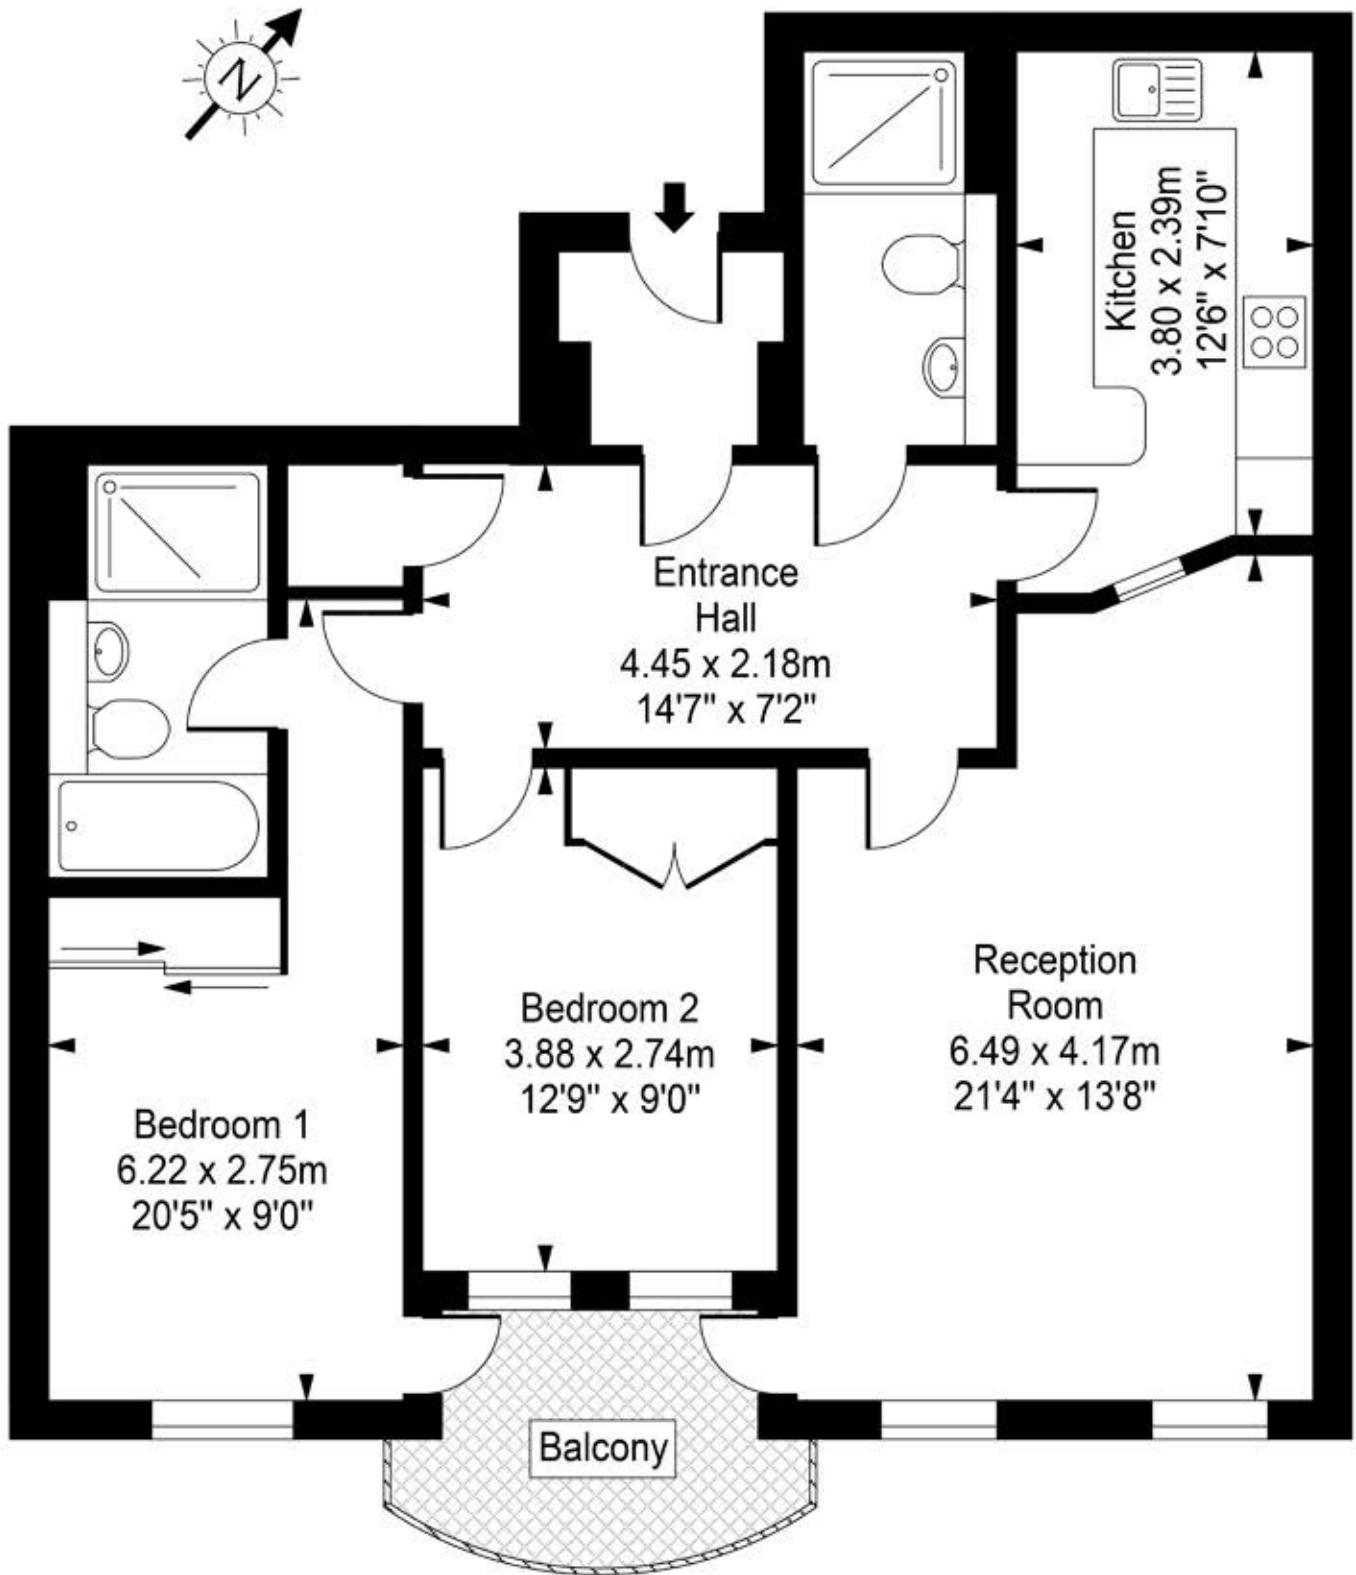

Juniper House

Approx. Gross Internal Area
84 Sq M - 904 Sq Ft

First Floor

Every attempt is made to assure accuracy, however measurements are approximate and for illustrative purposes only. Not to scale.

Floor plan by www.frameworkphotos.co.uk