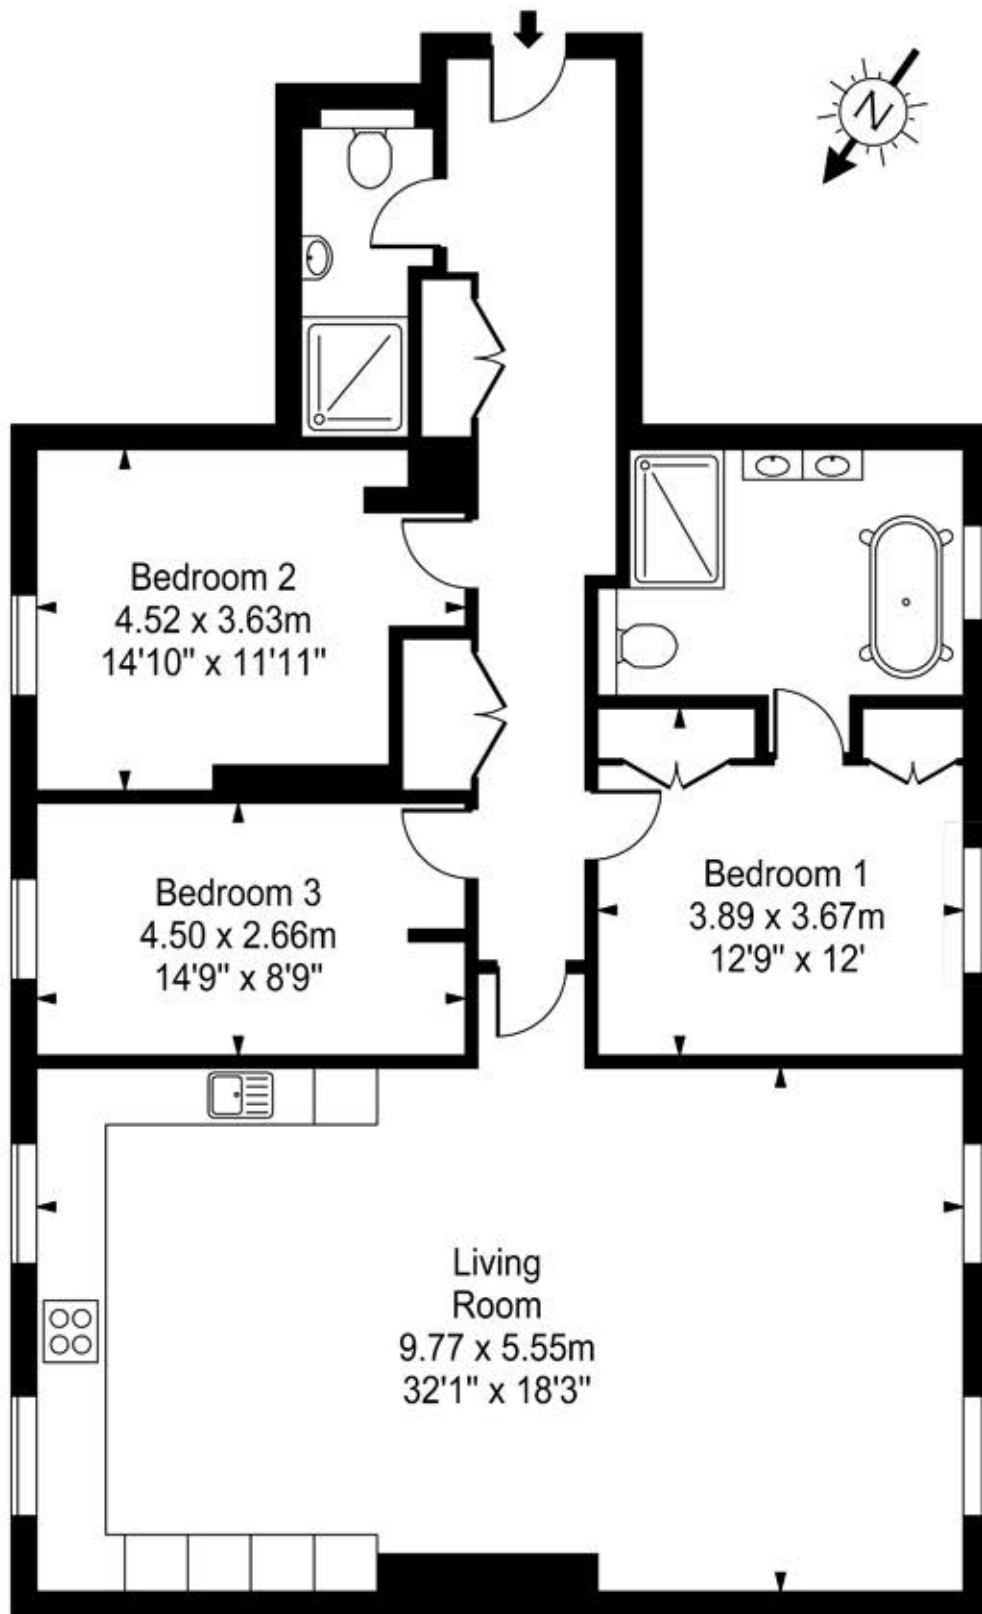

# Star & Garter

Approx. Gross Internal Area

131.17 Sq M - 1412 Sq Ft

Every attempt is made to assure accuracy, however measurements are approximate and for illustrative purposes only. Not to scale.

Floor plan by [www.frameworkphotos.co.uk](http://www.frameworkphotos.co.uk)