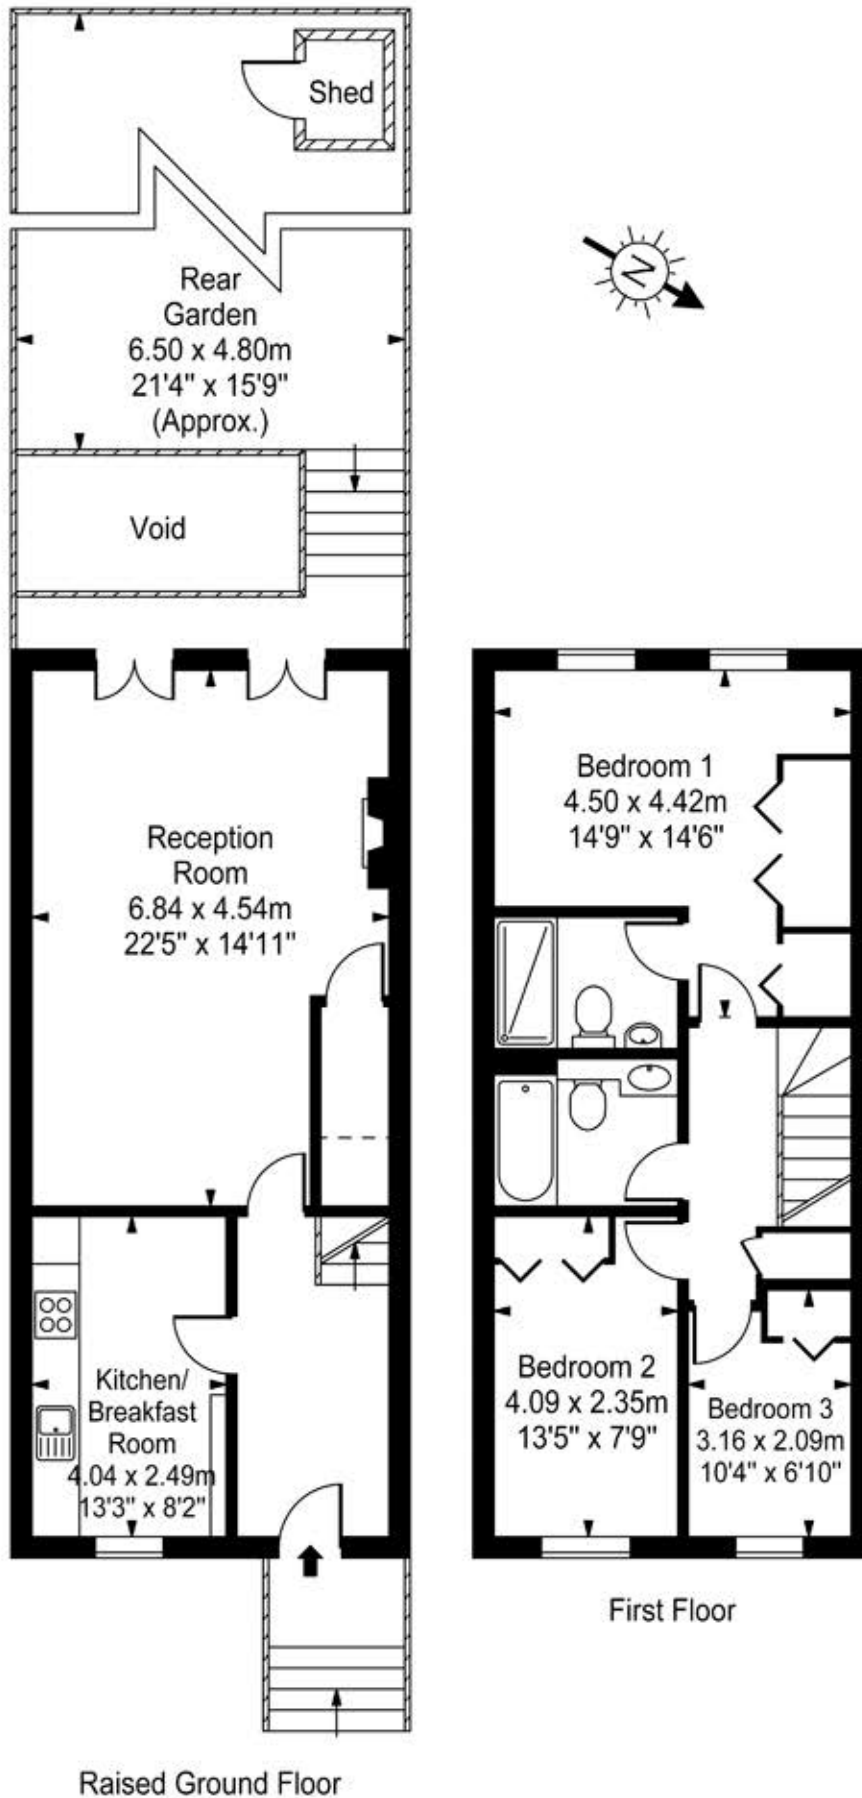

King George Square

Approx. Gross Internal Area

99.74 Sq M - 1074 Sq Ft

Every attempt is made to assure accuracy, however measurements are approximate and for illustrative purposes only. Not to scale.
Floor plan by www.frameworkphotos.co.uk