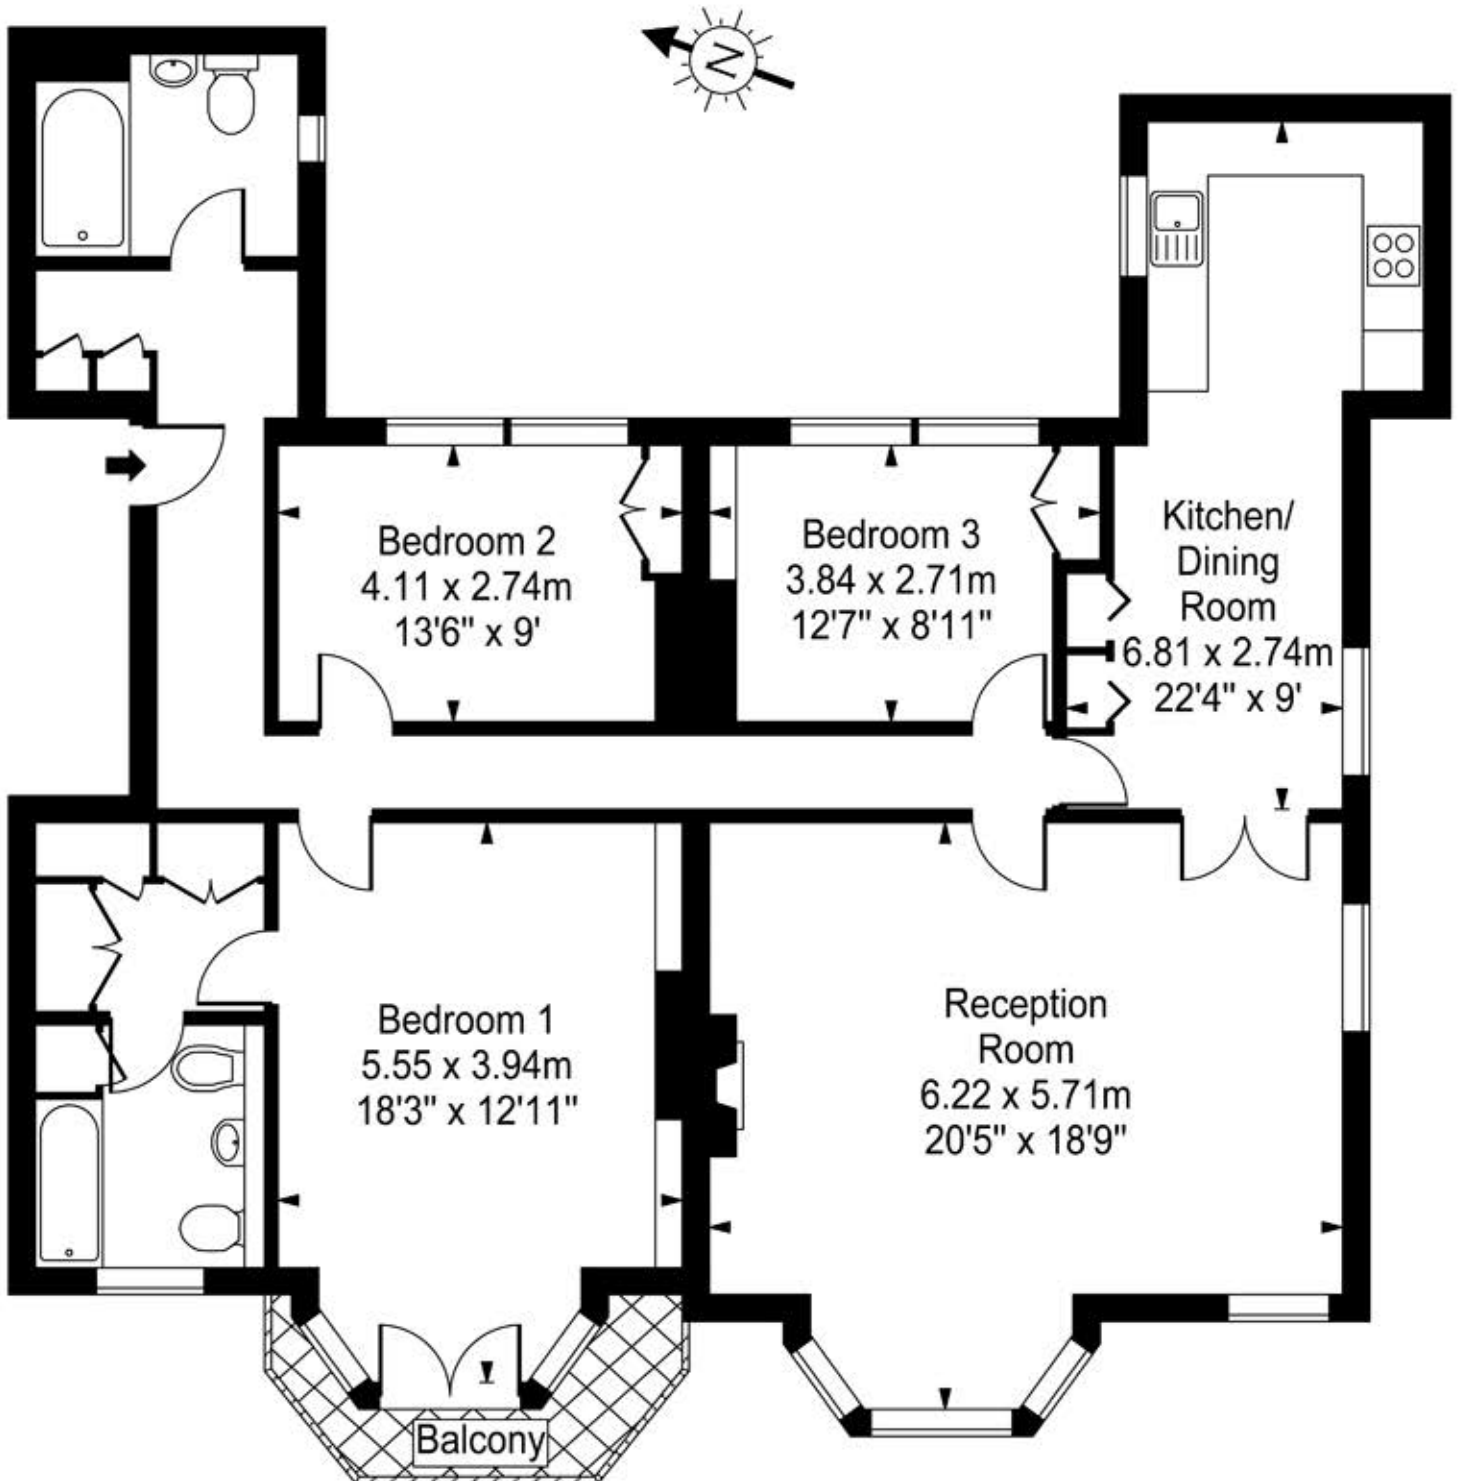

Park House

Approx. Gross Internal Area

124.98 Sq M - 1345 Sq Ft

First Floor

Every attempt is made to assure accuracy, however measurements are approximate and for illustrative purposes only. Not to scale.

Floor plan by www.frameworkphotos.co.uk