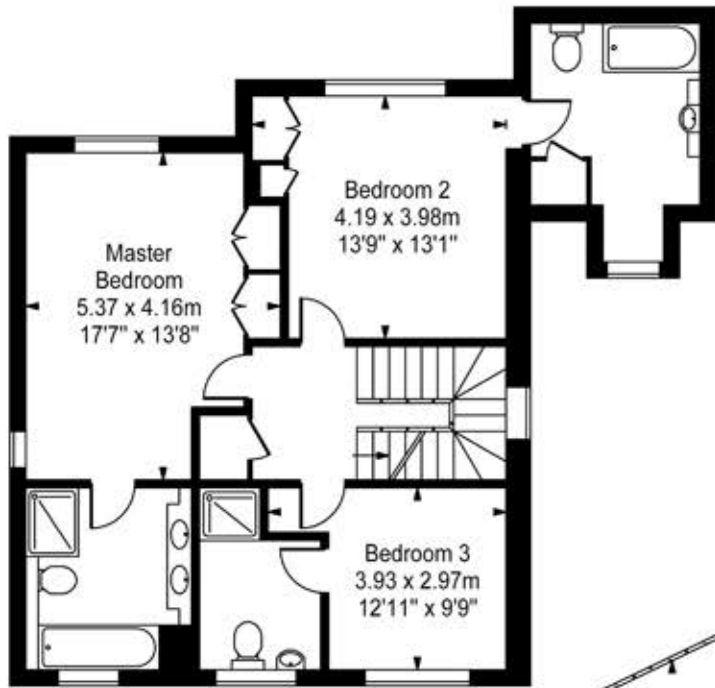

Laubin Close

Approx. Gross Internal Area

249.83 Sq M - 2689 Sq Ft

(Including Garage)

Every attempt is made to assure accuracy, however measurements are approximate and for illustrative purposes only. Not to scale.

Floor plan by www.frameworkphotos.co.uk

First Floor

Second Floor