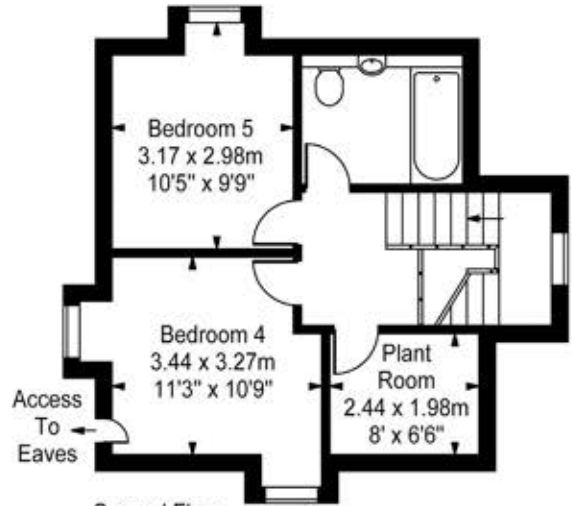

Laubin Close

Approx. Gross Internal Area

249.83 Sq M - 2689 Sq Ft

(Including Garage)

Every attempt is made to assure accuracy, however measurements are approximate and for illustrative purposes only. Not to scale.

Floor plan by www.frameworkphotos.co.uk

First Floor

Second Floor