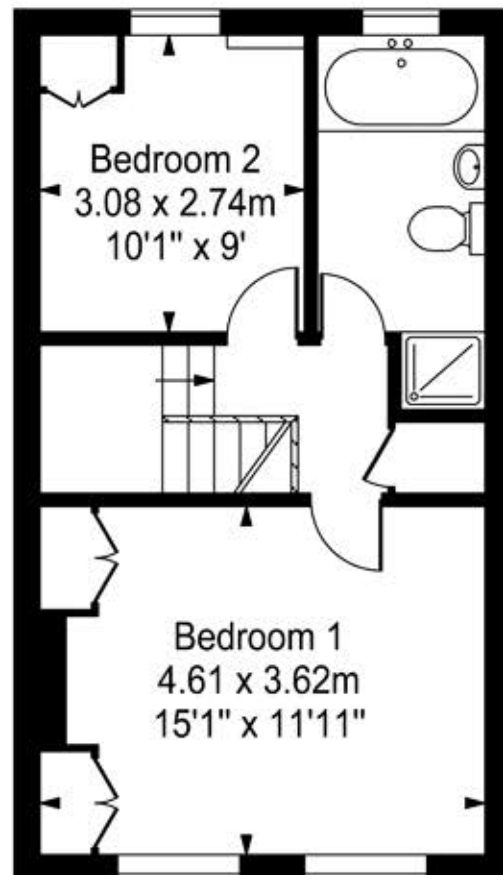

Houblon Road

Approx. Gross Internal Area

78 Sq M - 839 Sq Ft

Ground Floor

First Floor

Every attempt is made to assure accuracy, however measurements are approximate and for illustrative purposes only. Not to scale.

Floor plan by www.frameworkphotos.co.uk