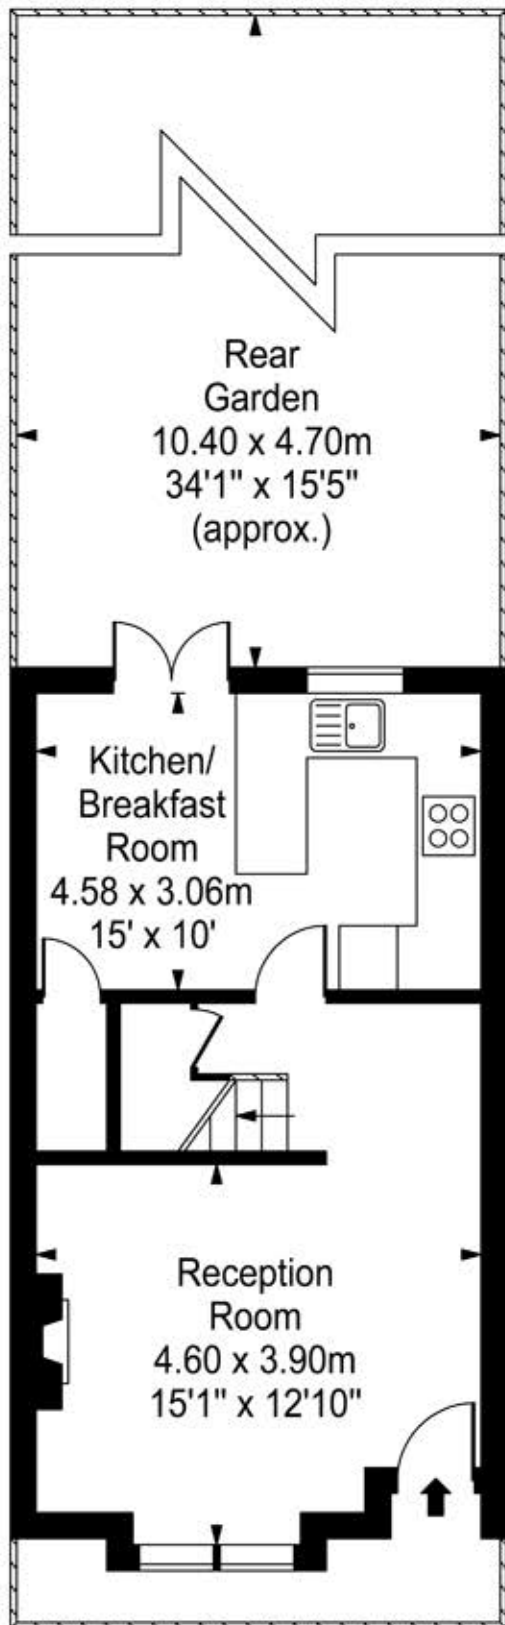

Houblon Road

Approx. Gross Internal Area

78 Sq M - 839 Sq Ft

Ground Floor

First Floor

Every attempt is made to assure accuracy, however measurements are approximate and for illustrative purposes only. Not to scale.

Floor plan by www.frameworkphotos.co.uk