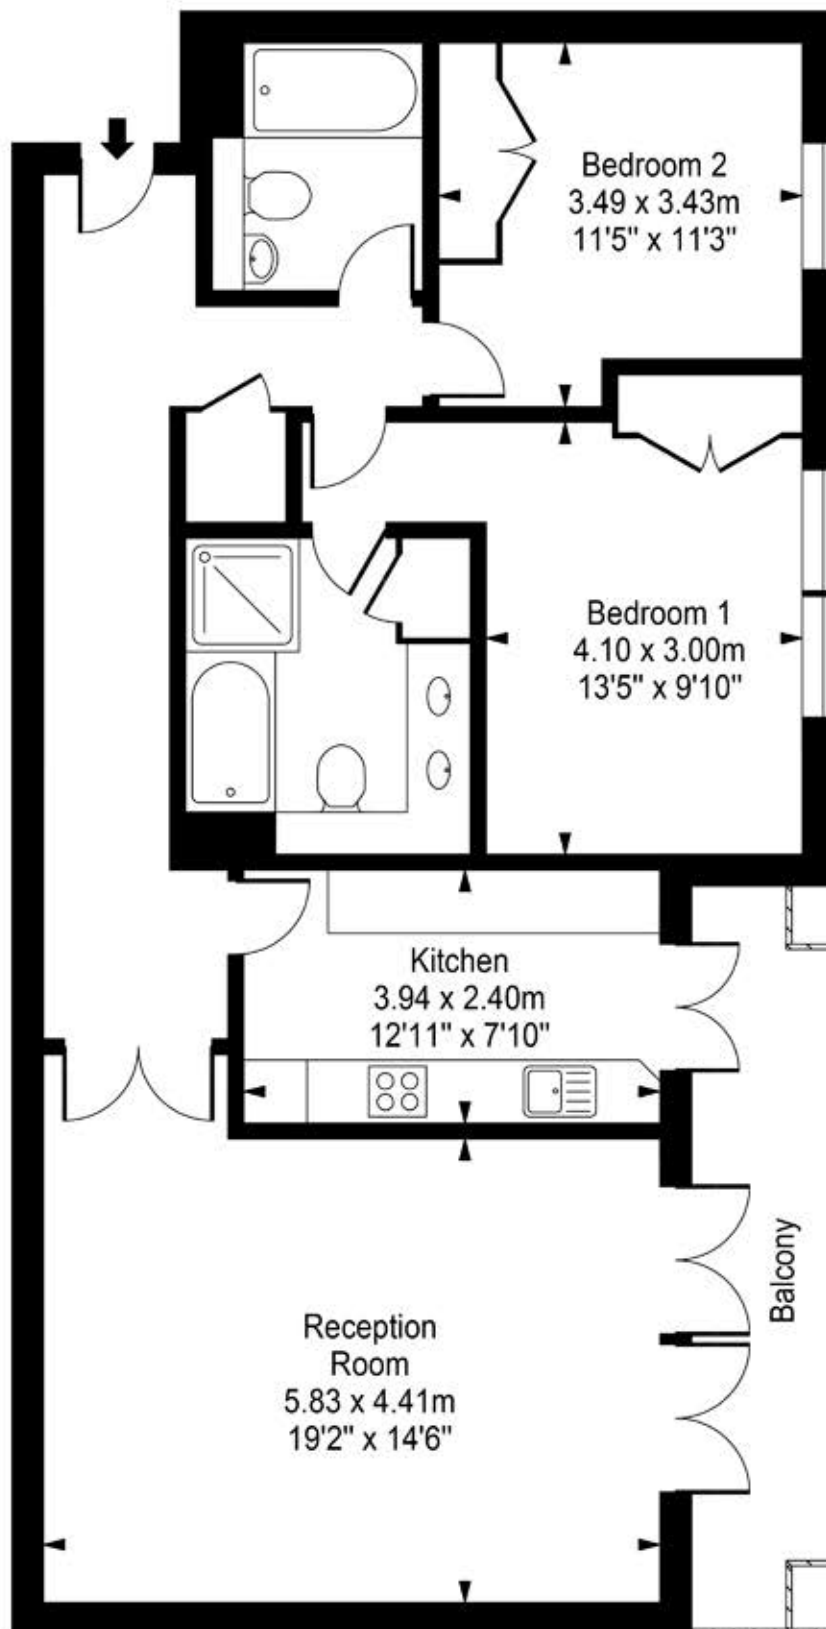

Darling House

Approx. Gross Internal Area
95 Sq M - 1023 Sq Ft

Third Floor

Every attempt is made to assure accuracy, however measurements are approximate and for illustrative purposes only. Not to scale.

Floor plan by www.frameworkphotos.co.uk