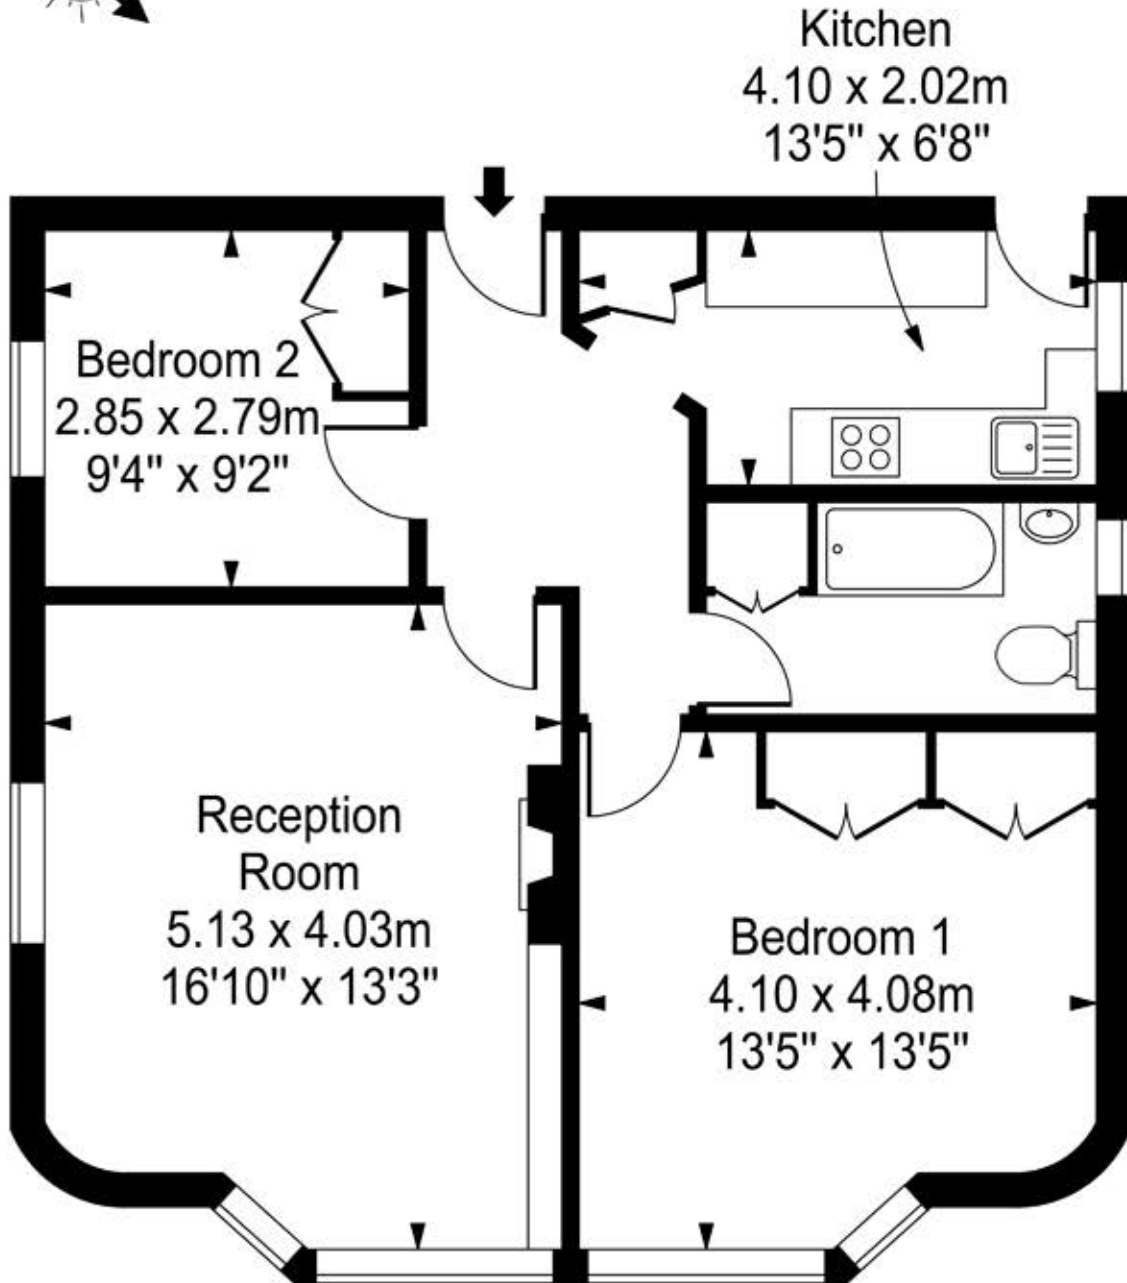

Queens Court

Approx. Gross Internal Area
63.90 Sq M - 688 Sq Ft

Third Floor

Every attempt is made to assure accuracy, however measurements are approximate and for illustrative purposes only. Not to scale.

Floor plan by www.frameworkphotos.co.uk